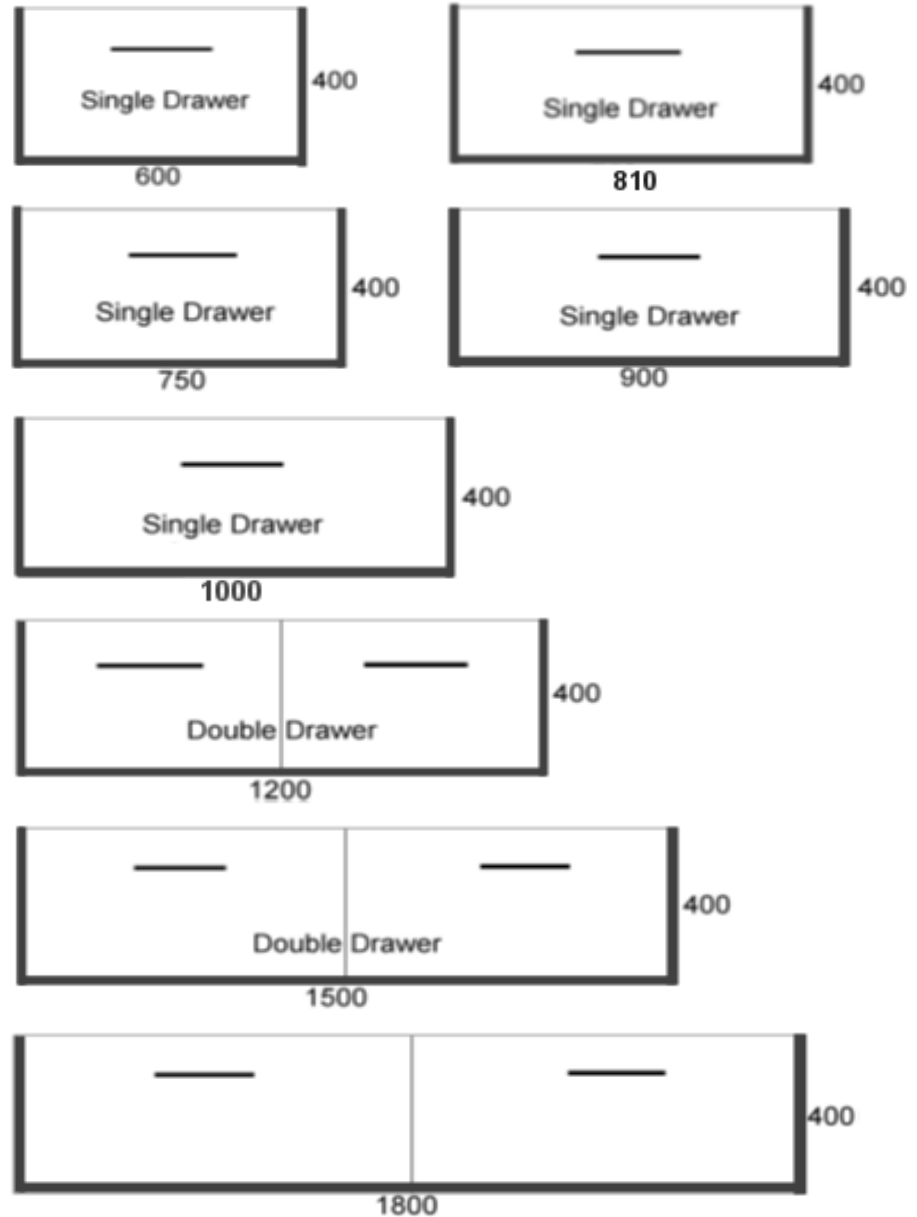

Finish Depth 460mm.

Diagram only shows the size of cabinet, the complete height need to consider basin. Note: Only Polyurethane Finish can make 45 degree sharknose hidden handle.