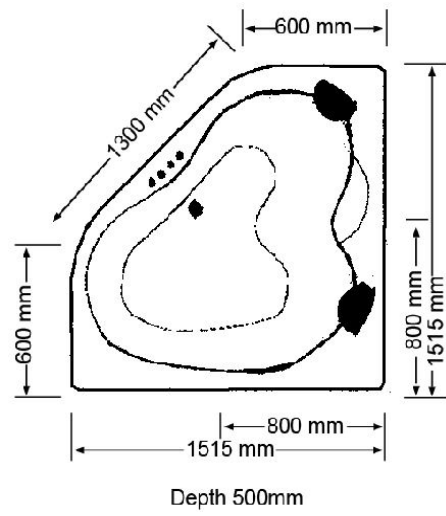

Alcazar Corner Spa - Include 2 x Headrest, Electronic Control Pad, Single Suction Water Intake

SPA-
ALC1510

16 JETS

$1,799.00