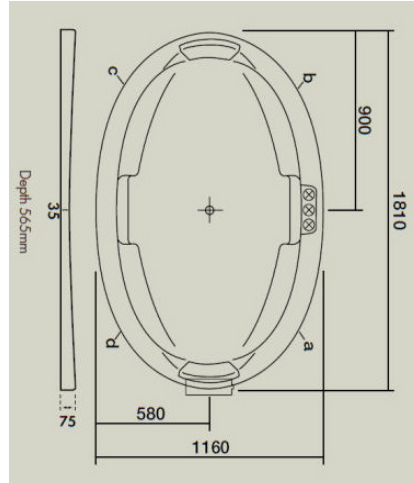

**Rose Oval Spa - Including 2 x Headrests. Twin Suction Water Intake
Grab Bar Not Included (Optional at $90)**

SPA-ROSE

6 JETS

$2,100