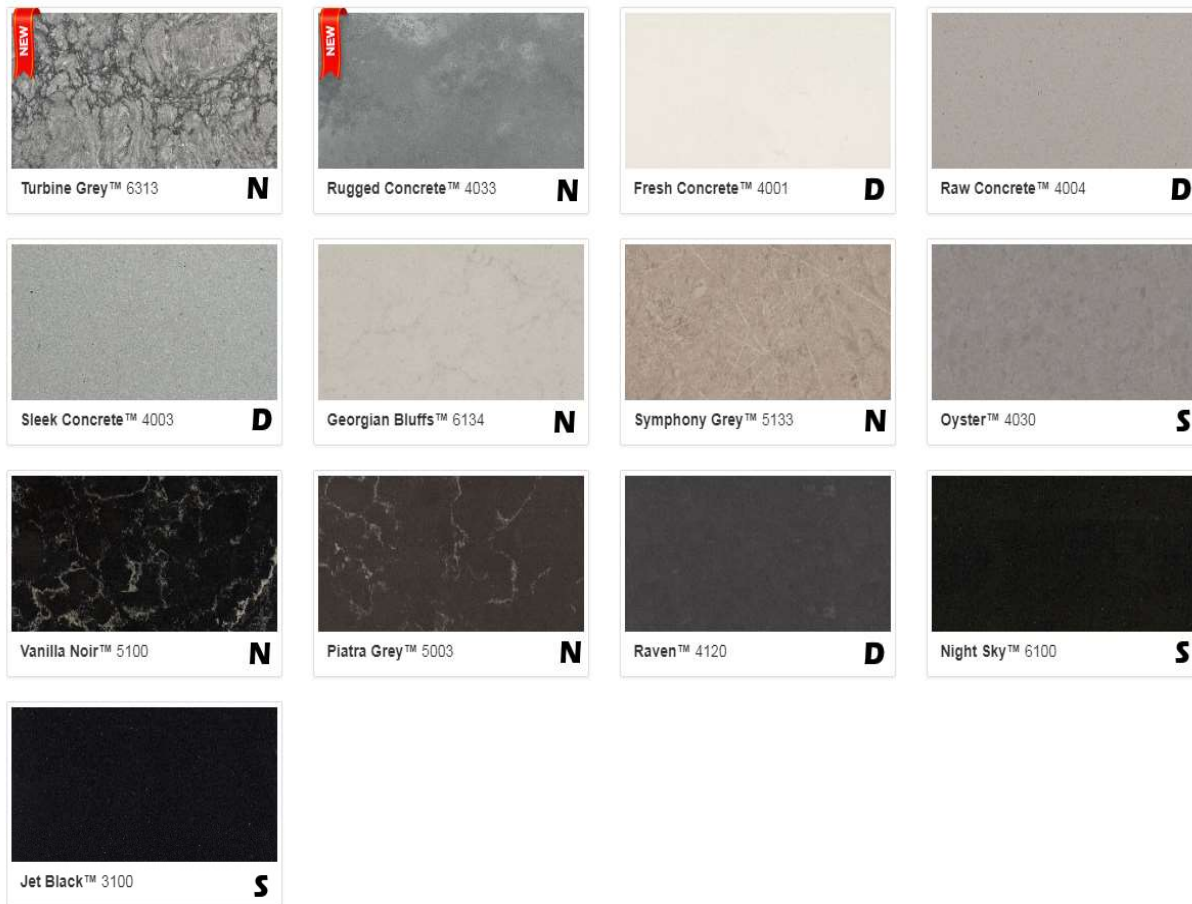

Ultra Super Natural
Range

Sizes: Available in 460mm deep, Up to
1800mm Long

Initial Stone Price

Size	Stone Name	For Bench Top Price NOT including Basin	For Undermount Basin Price including 540E Basin
600 x 460 x 20mm	Standard	\$140	\$259
	Super Natural	\$240	\$540
	Ultra Super Natural	\$290	\$590
750 x 460 x 20mm	Standard	\$160	\$279
	Super Natural	\$260	\$560
	Ultra Super Natural	\$310	\$610
900 x 460 x 20mm	Standard	\$170	\$289
	Super Natural	\$270	\$570
	Ultra Super Natural	\$320	\$620
1200 - Single Bowl	Standard	\$190	\$309
	Super Natural	\$290	\$590
	Ultra Super Natural	\$340	\$640
1200 - Double Bowl	Standard	\$200	N/A
	Super Natural	\$300	
	Ultra Super Natural	\$350	
1500 - Single Bowl	Standard	\$220	\$339
	Super Natural	\$320	\$670
	Ultra Super Natural	\$370	\$720

1500 - Double Bowl	Standard	\$230	\$468
	Super Natural	\$330	\$880
	Ultra Super Natural	\$380	\$930
1800 - Single Bowl	Standard	\$240	\$340
	Super Natural	\$340	\$640
	Ultra Super Natural	\$390	\$690
1800- Double Bowl	Standard	\$250	\$488
	Super Natural	\$350	\$900
	Ultra Super Natural	\$400	\$950
Other Sizes Length x 460mm x 20mm	Initial Stone Only come in 460mm in depth and 20mm in thickness, We can custom made length of the bench top be any size from 600mm to 1800mm. Please email us for price!		

Havana

Starlight Ruby (has mirror flakes in it)

Starlight White (has mirror flakes in it)

Starlight Brown (has mirror flakes in it)

Starlight Black (has mirror flakes in it)

Note: Actual Product color may be different to the picture, sample colours can be found in most kitchen or bathroom showrooms. Other Color maybe available, email for off cut stock.