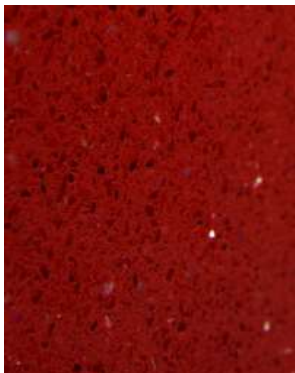

Havana

Starlight Ruby (has mirror flakes in it)

Starlight White (has mirror flakes in it)

Starlight Brown (has mirror flakes in it)

Starlight Black (has mirror flakes in it)

Note: Actual Product color may be different to the picture, sample colours can be found in most kitchen or bathroom showrooms. Other Color maybe available, email for off cut stock.