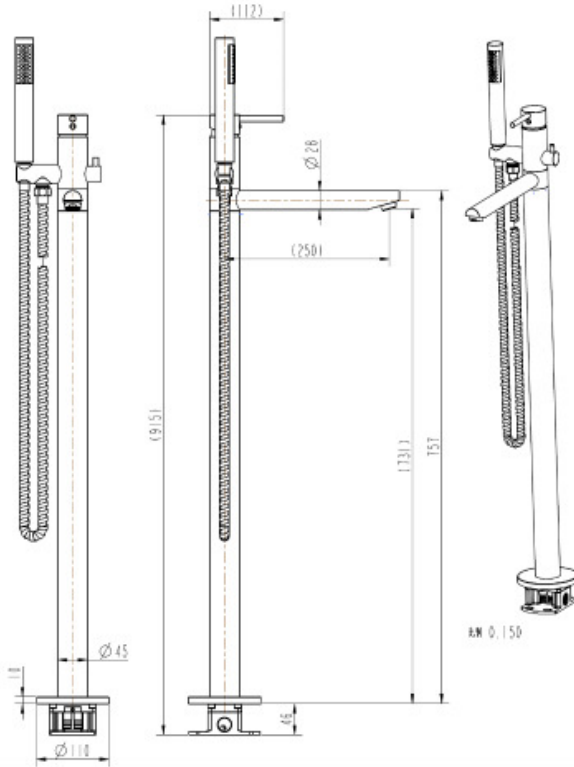

Lollypop Freestanding Bath Spout / Mixer with Shower Head

SPO-C10507

$500.00