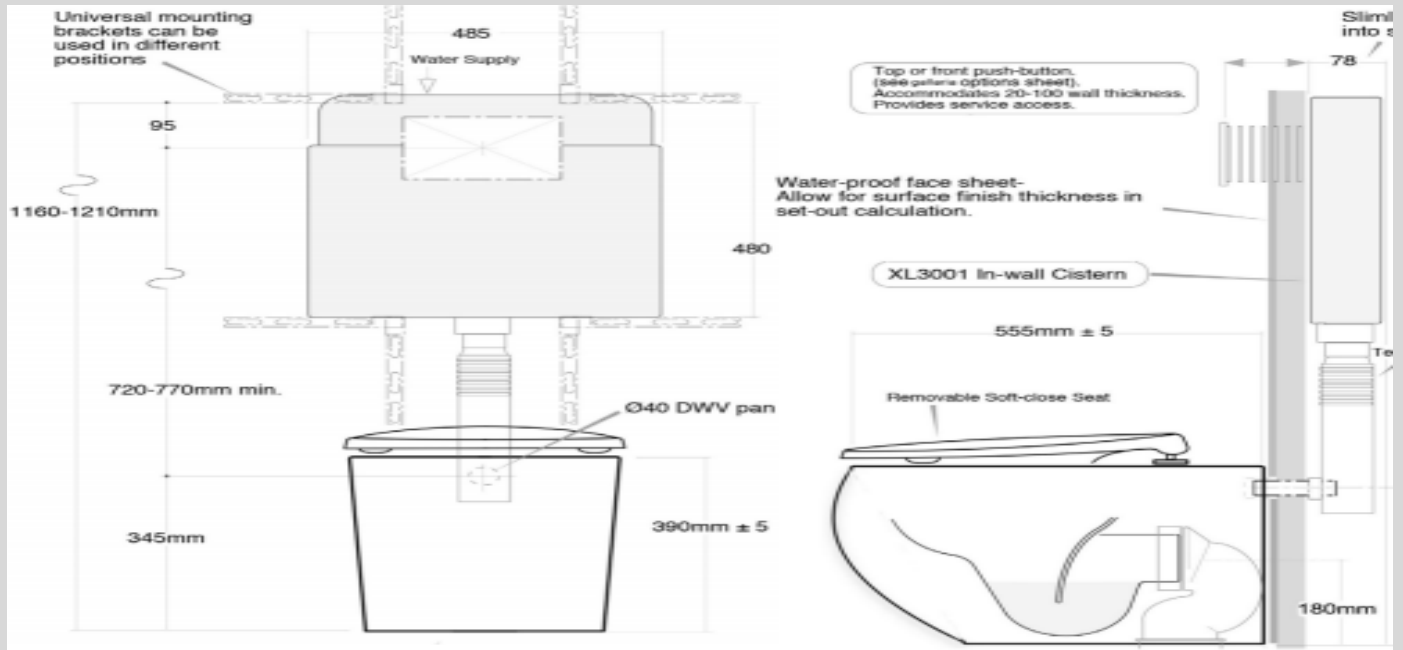

Gallaria In Wall Cistern Tech Drawing

TOL-IVY-WALLFACE-INWALL	S or P Trap	Wall Faced Toilet with Inwall Cistern and Button	$449.00
TOL-AURA-WALLFACE-INWALL		Square or Round Button To Choose From	$449.00
TOL-IVY-WALLHUNG-INWALL	D Trap	Wall Hung Toilet with Inwall Cistern & Frame and Button	$549.00