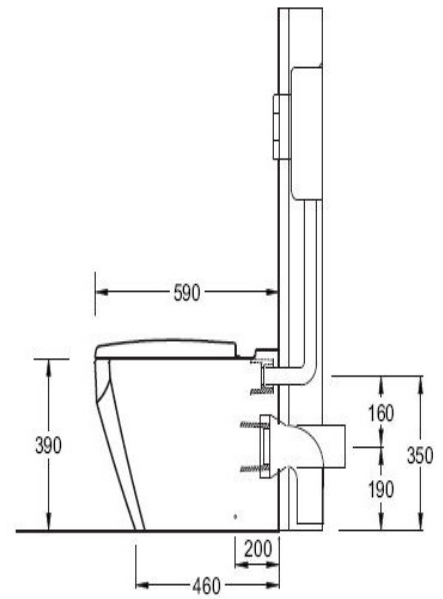

TETRAGON WALL FACED