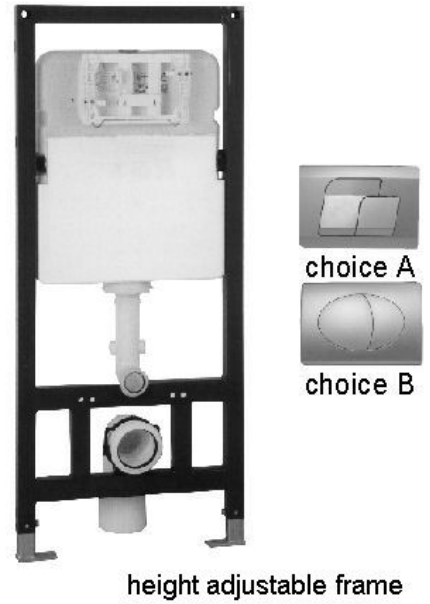

<p>TOL-W01</p>		<p>S-Trap or P-Trap</p>	<p>BERLIN WALL FACED TOILET PAN WITH IN WALL CISTERN (NO FRAMED)</p>	<p>\$850.00</p>
<p>TOL-W02</p>		<p>P-Trap</p>	<p>BETA WALL HUNG TOILET PAN WITH IN WALL CISTERN (FRAMED)</p>	<p>\$950.00</p>
<p>TOL-W03</p>		<p>P-Trap WITH NEW EASI-CLEAN HYGIENE GLAZE</p>	<p>TETRAGON WALL FACED TOILET PAN WITH IN WALL CISTERN (NO FRAME)</p>	<p>\$900.00</p>
<p>TOL-W04</p>		<p>P-Trap WITH NEW EASI-CLEAN HYGIENE GLAZE</p>	<p>TETRAGON WALL HUNG TOILET PAN WITH IN WALL CISTERN (FRAMED)</p>	<p>\$980.00</p>

Kemp No.2 & No.3 Inwall Toilet Suite Complete with Inwall Cistern and Button

TOL-WK102		P-Trap or S-Trap	Kemp No.2 Wall Faced Toilet with In-Wall Cistern	\$590.00
TOL-WK103		P-Trap or S-Trap	Kemp No.2 Wall Faced Toilet with In-Wall Cistern	\$590.00
Button Choice				
Round			Square	

Wall Faced Inwall Cistern Detail

DETAIL OF IN WALL CISTERN TOILET

BETA WALL HUNG

IN WALL CISTERN FRAMED

BERLIN WALL

IN WALL CISTERN NO FRAME

choice A

choice B

TETRAGON WALL HUNG

TETRAGON WALL FACED

Calais-Indiana Wall-face pan & concealed cistern.

For In-wall or In-duct
matching cistern installation
with push-button options.

Floor outlet S-trap Option 70±5mm drainage set-out