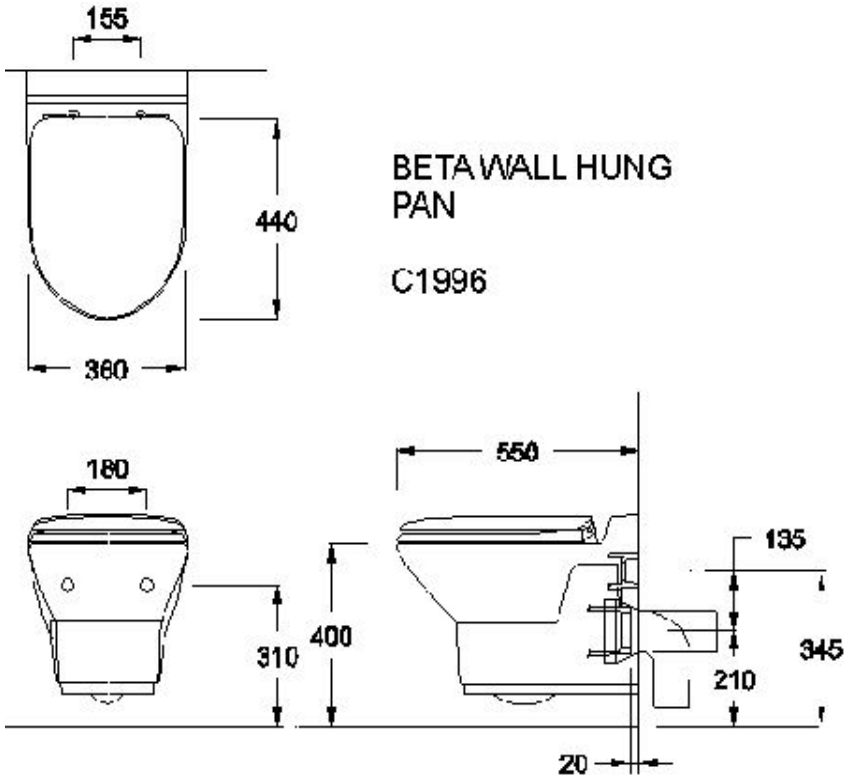

Kemp No.2 & No.3 Inwall Toilet Suite Complete with Inwall Cistern and Button

TOL-WK102		P-Trap or S-Trap	Kemp No.2 Wall Faced Toilet with In-Wall Cistern	\$590.00
TOL-WK103		P-Trap or S-Trap	Kemp No.2 Wall Faced Toilet with In-Wall Cistern	\$590.00
Button Choice				
Round			Square	

Wall Faced Inwall Cistern Detail

DETAIL OF IN WALL CISTERN TOILET

BETA WALL HUNG

IN WALL CISTERN FRAMED

BERLIN WALL

IN WALL CISTERN NO FRAME

choice A

choice B

XL1288MB Calais pan
XL3001 Concealed cistern
XLDFB2 Pan connector bend

Dimensions: 560±5mm projection

Colour: White

Cistern: Concealed in-wall
or in-duct options.

Waste Outlet: Floor-S outlet
See separate sheet
for outlet options

Inlet: Ø40 UPVC DWV

Seat: Soft-close seat
Order code
XL1288SSC

Flush Options: WER 4-star 4.5/3 litre
per flush
WER 3-star 6/3 litre
per flush.

All sizes nominal.

As with all vitreous china products
variations occur. Each individual piece
should be checked for size.
All dimensions in mm