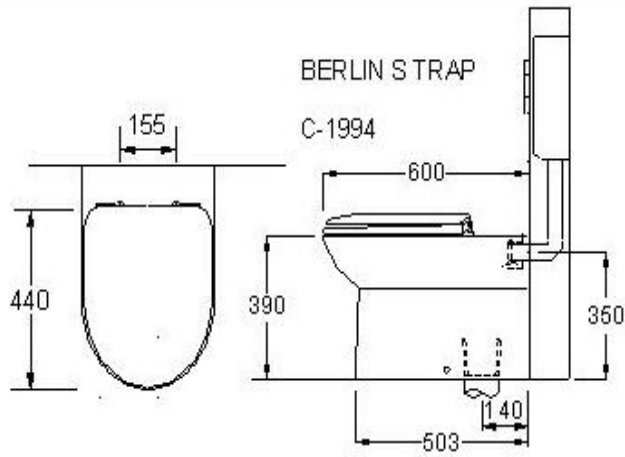

Wall Faced Inwall Cistern Detail

DETAIL OF IN WALL CISTERN TOILET

BETA WALL HUNG

IN WALL CISTERN FRAMED

BERLIN WALL

IN WALL CISTERN NO FRAME

choice A

choice B

XL1288MB Calais pan
XL3001 Concealed cistern
XLDFB2 Pan connector bend

Dimensions: 560±5mm projection

Colour: White

Cistern: Concealed in-wall
or in-duct options.

Waste Outlet: Floor-S outlet
See separate sheet
for outlet options

Inlet: Ø40 UPVC DWV

Seat: Soft-close seat
Order code
XL1288SSC

Flush Options: WER 4-star 4.5/3 litre
per flush
WER 3-star 6/3 litre
per flush.

All sizes nominal.

As with all vitreous china products
variations occur. Each individual piece
should be checked for size.
All dimensions in mm