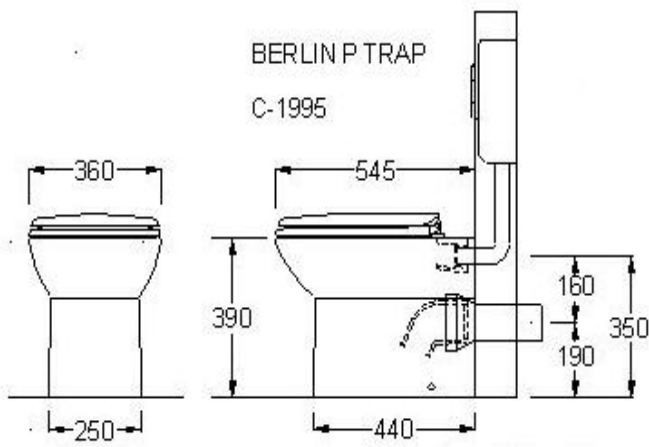

Wall Faced Inwall Cistern Detail

DETAIL OF IN WALL CISTERN TOILET

BETA WALL HUNG

IN WALL CISTERN FRAMED

BERLIN WALL

IN WALL CISTERN NO FRAME

choice A

choice B

XL1288MB Calais pan
XL3001 Concealed cistern
XLDFB2 Pan connector bend

Dimensions: 560±5mm projection

Colour: White

Cistern: Concealed in-wall
or in-duct options.

Waste Outlet: Floor-S outlet
See separate sheet
for outlet options

Inlet: Ø40 UPVC DWV

Seat: Soft-close seat
Order code
XL1288SSC

Flush Options: WER 4-star 4.5/3 litre
per flush
WER 3-star 6/3 litre
per flush.

All sizes nominal.

As with all vitreous china products
variations occur. Each individual piece
should be checked for size.
All dimensions in mm