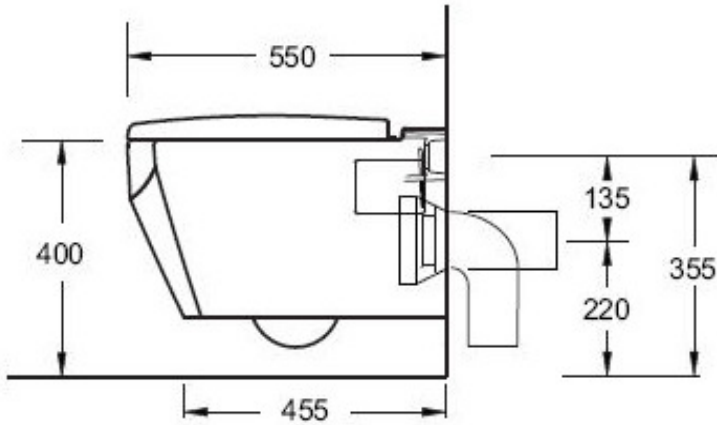

TETRAGON WALL HUNG