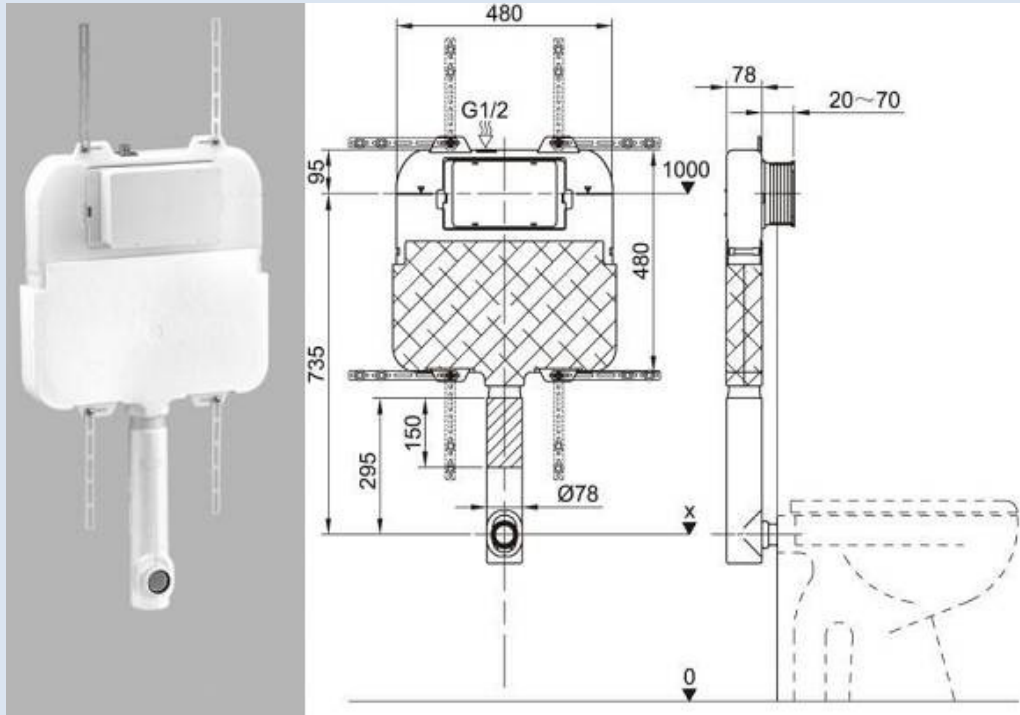

Wall Faced Inwall Cistern Detail