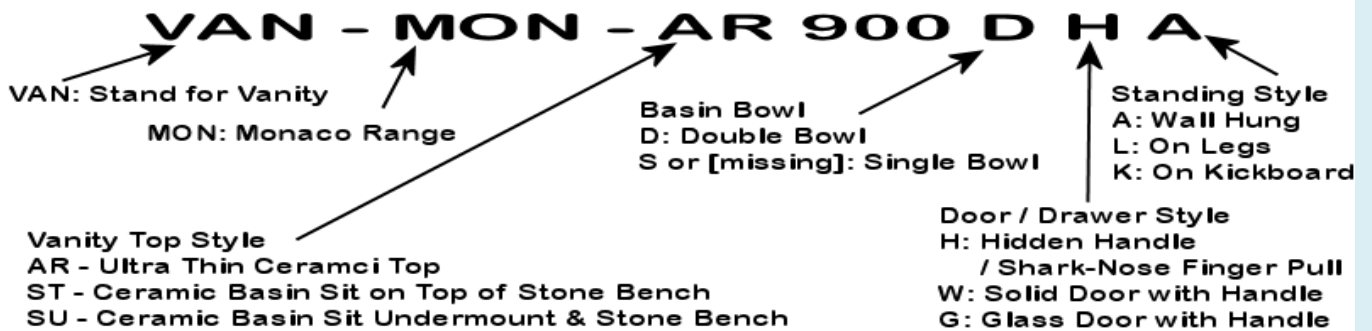

What does the item code mean?

VAN-MON-AR600HA		Single Bowl Ceramic Top, Polyurethane Cabinet, 1 or 3 tap holes, Hidden Handle Door, WALL HUNG, SINGLE DRAWER	600 x 460 x 420mm (including basin)	$280.00
VAN-MON-AR600WA		Single Bowl Ceramic Top, Polyurethane Cabinet, 1 or 3 tap holes, Solid Door, WALL HUNG, SINGLE DRAWER	600 x 460 x 420mm (including basin)	$280.00