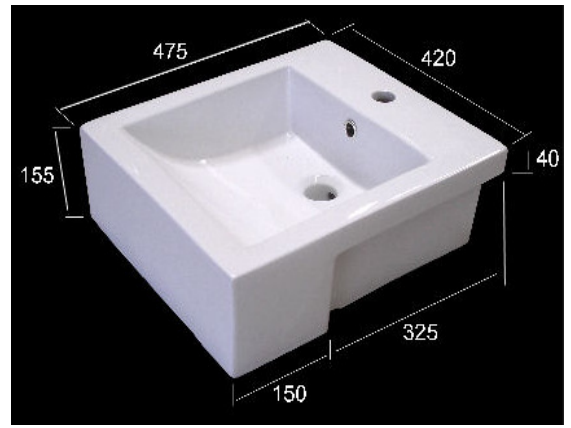

Basin for LE Stone Top Vanity