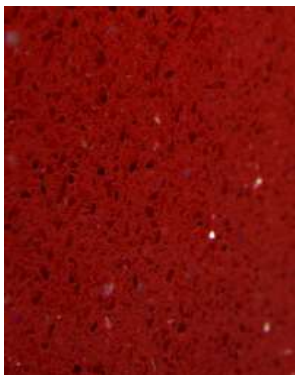

QUANTUM QUARTZ | **WK**
DESIGNER | STONE

Luna White

Polar

Everest

Coral Reef

Pebble Cove

Alpine White

Turino

Havana

Starlight Ruby (has mirror flakes in it)

Starlight White (has mirror flakes in it)

Starlight Brown (has mirror flakes in it)

Starlight Black (has mirror flakes in it)

Note: Actual Product color may be different to the picture, sample colours can be found in most kitchen or bathroom showrooms. Other Color maybe available, email for off cut stock.