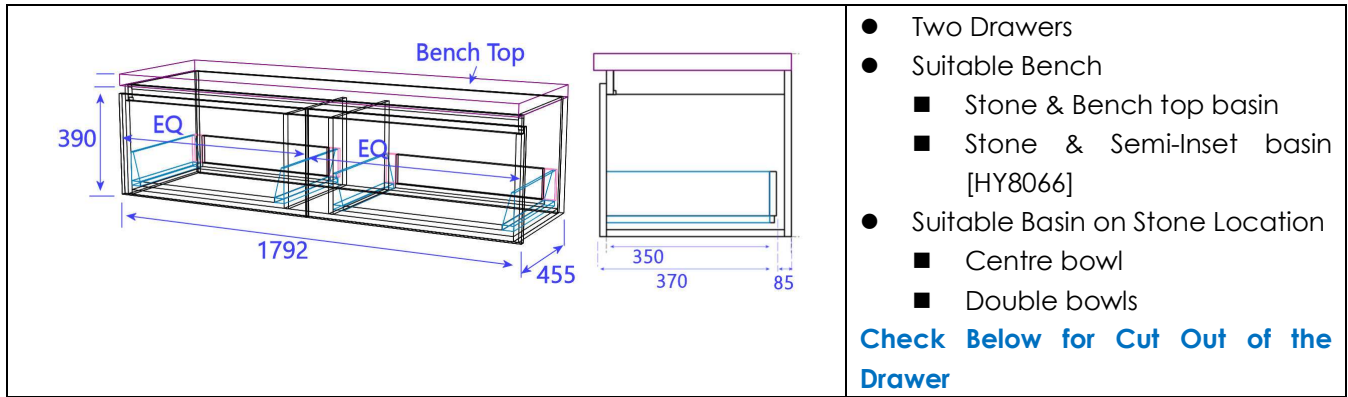

Drawer cut out size → Next Page