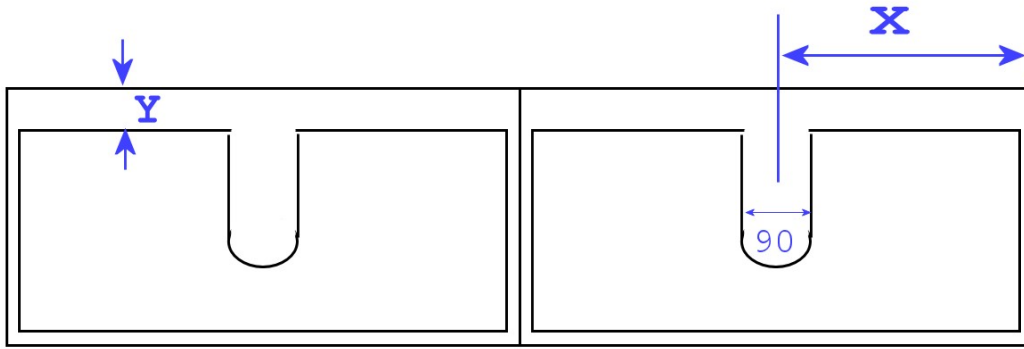

## Standard Layout for Center Single Bowl Vanity with Two Drawers

### Top View

1200mm Single Bowl

1500mm Single Bowl

1800mm Single Bowl

## Standard Layout for Center Single Bowl Vanity with Four Drawers

**Top View**

Y: 68mm to Back Panel / 85mm to Wall

Size	X
1200mm Double Standard	300mm
1500mm Double Standard	410mm
1500mm Double Reversed	370mm
1800mm Double Standard	515mm
1800mm Double Reversed	415mm