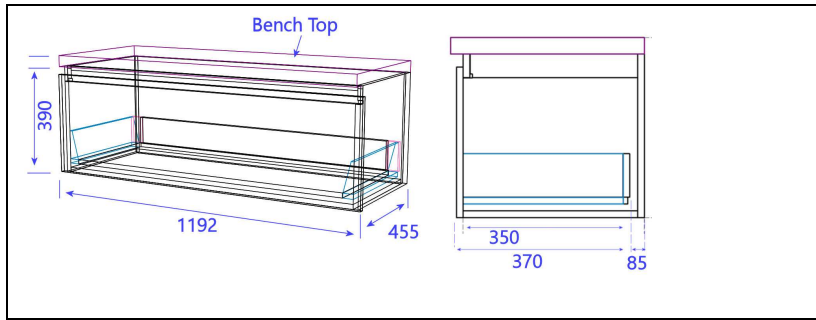

- One Drawers
- Suitable Bench
  - Stone & Bench top basin
  - Stone & Semi-Inset basin [HY8066]
- Suitable Basin on Stone Location
  - Centre bowl

Check Below for Cut Out of the Drawer