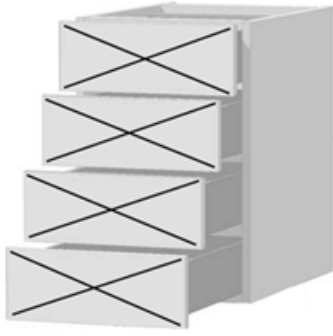

or ANY SIZE

Double Pot Drawer Cabinet Only (Drawer Systems Included, Front Panel Not

Included)
Model: DRW-DP

Height in mm	Depth in mm	Width in mm	Assembled Price	
700-800	570	500	\$181.50	- \$190.00
700-800	570	550	\$190.00	- \$200.00
700-800	570	600	\$198.50	- \$210.00
700-800	570	650	\$207.00	- \$220.00
700-800	570	700	\$215.50	- \$230.00
700-800	570	750	\$224.00	- \$240.00
700-800	570	800	\$232.50	- \$250.00
700-800	570	850	\$241.00	- \$260.00
700-800	570	900	\$249.50	- \$270.00
700-800	570	950	\$258.00	- \$280.00
700-800	570	1000	\$266.50	- \$290.00

or ANY SIZE

Slim Drawer + Double Pot Drawer Cabinet Only (Drawer Systems Included, Front Panel Not Included)

Model: DRW-SDP

Height in mm	Depth in mm	Width in mm	Assembled Price	
700-800	570	500	\$211.00	- \$220.00
700-800	570	550	\$220.00	- \$230.00
700-800	570	600	\$229.00	- \$240.00
700-800	570	650	\$238.00	- \$250.00
700-800	570	700	\$247.00	- \$260.00
700-800	570	750	\$256.00	- \$270.00
700-800	570	800	\$265.00	- \$280.00
700-800	570	850	\$274.00	- \$290.00
700-800	570	900	\$283.00	- \$300.00
700-800	570	950	\$292.00	- \$310.00
700-800	570	1000	\$301.00	- \$320.00

or ANY SIZE

4 Drawers Cabinet Only (Drawer Systems Included, Front Panel Not Included)

Model: DRW-4S

Height in mm	Depth in mm	Width in mm	Assembled Price	
700-800	570	400	\$223.00	- \$230.00
700-800	570	450	\$232.00	- \$240.00
700-800	570	500	\$241.00	- \$250.00
700-800	570	550	\$250.00	- \$260.00
700-800	570	600	\$259.00	- \$270.00
700-800	570	650	\$268.00	- \$280.00
700-800	570	700	\$277.00	- \$290.00
700-800	570	750	\$286.00	- \$300.00
700-800	570	800	\$295.00	- \$310.00
700-800	570	850	\$304.00	- \$320.00
700-800	570	900	\$313.00	- \$330.00
700-800	570	950	\$322.00	- \$340.00
700-800	570	1000	\$331.00	- \$350.00