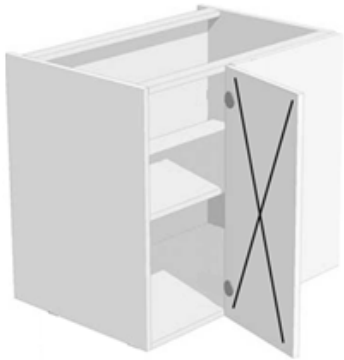

or ANY SIZE

Corner Floor Cabinet Carcase Only

Model: FLR-CRN

Height in mm	Depth in mm	Width x Width in mm	Assembled Price	
700-800	550	850x850	\$246.00	- \$260.00
700-800	550	900x900	\$250.00	- \$266.00
700-800	550	1000x1000	\$263.00	- \$278.00

or ANY SIZE

Corner Floor Cabinet Carcase Only - Left Version (door panel not included)

Model: FLR-CRN-LEFT

Height in mm	Depth in mm	Width in mm	Assembled Price	
700-800	550	900	\$145.00	- \$152.00
700-800	550	950	\$150.00	- \$157.00
700-800	550	1000	\$155.00	- \$162.00

700-800	550	1050	\$160.00	-	\$167.00
700-800	550	1100	\$165.00	-	\$172.00

or ANY SIZE

Corner Floor Cabinet Carcase Only - Right Version (door panel not included)

Model: FLR-CRN-RIGHT

Height in mm	Depth in mm	Width in mm	Assembled Price		
700-800	550	900	\$145.00	-	\$152.00
700-800	550	950	\$150.00	-	\$157.00
700-800	550	1000	\$155.00	-	\$162.00
700-800	550	1050	\$160.00	-	\$167.00
700-800	550	1100	\$165.00	-	\$172.00

or ANY SIZE

Floor Pantry Cabinet Carcase Only

Model: PTRY

Height in mm	Depth in mm	Width in mm	Assembled Price		
2000-2400	580	300	\$227.00	-	\$245.00
2000-2400	580	350	\$234.00	-	\$253.00
2000-2400	580	400	\$241.00	-	\$261.00
2000-2400	580	450	\$248.00	-	\$269.00
2000-2400	580	500	\$255.00	-	\$277.00
2000-2400	580	550	\$262.00	-	\$285.00
2000-2400	580	600	\$269.00	-	\$293.00
2000-2400	580	650	\$276.00	-	\$301.00
2000-2400	580	700	\$283.00	-	\$309.00
2000-2400	580	750	\$290.00	-	\$317.00
2000-2400	580	800	\$297.00	-	\$325.00
2000-2400	580	850	\$304.00	-	\$333.00
2000-2400	580	900	\$311.00	-	\$341.00
2000-2400	580	950	\$318.00	-	\$349.00
2000-2400	580	1000	\$325.00	-	\$357.00