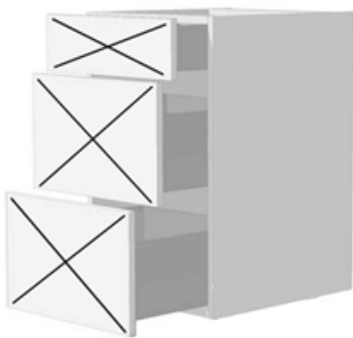

or ANY SIZE

Double Pot Drawer Cabinet Only (Drawer Systems Included, Front Panel Not

Included)
Model: DRW-DP

Height in mm	Depth in mm	Width in mm	Assembled Price	
700-800	570	500	\$181.50	- \$190.00
700-800	570	550	\$190.00	- \$200.00
700-800	570	600	\$198.50	- \$210.00
700-800	570	650	\$207.00	- \$220.00
700-800	570	700	\$215.50	- \$230.00
700-800	570	750	\$224.00	- \$240.00
700-800	570	800	\$232.50	- \$250.00
700-800	570	850	\$241.00	- \$260.00
700-800	570	900	\$249.50	- \$270.00
700-800	570	950	\$258.00	- \$280.00
700-800	570	1000	\$266.50	- \$290.00

or ANY SIZE

Slim Drawer + Double Pot Drawer Cabinet Only (Drawer Systems Included, Front Panel Not Included)

Model: DRW-SDP

Height in mm	Depth in mm	Width in mm	Assembled Price	
700-800	570	500	\$211.00	- \$220.00
700-800	570	550	\$220.00	- \$230.00
700-800	570	600	\$229.00	- \$240.00
700-800	570	650	\$238.00	- \$250.00
700-800	570	700	\$247.00	- \$260.00
700-800	570	750	\$256.00	- \$270.00
700-800	570	800	\$265.00	- \$280.00
700-800	570	850	\$274.00	- \$290.00
700-800	570	900	\$283.00	- \$300.00
700-800	570	950	\$292.00	- \$310.00
700-800	570	1000	\$301.00	- \$320.00