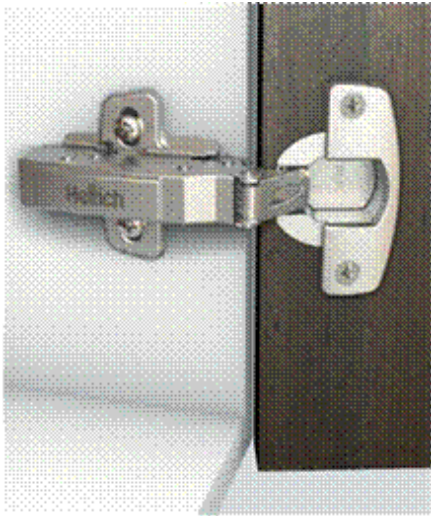

## Hardware From Blum, Hafele, Hettich & Grass.

Concealed hinge with integrated soft-close

High-performance Silent System dampening system invisibly integrated in the hinge arm

**\$10 + GST per hinge**

Silent System

Ideal for Regular Size Drawers  
Load Capacity 30 kg  
Soft Close System  
Fully Bottom Support Runners  
Full Extension  
Self Cleaning Ball Tracks

**\$60 + GST per set**

Silent System

Ideal for Pot Drawers  
Load Capacity 50 kg  
Soft Close System  
Fully Bottom Support Runners  
Full Extension  
Self Cleaning Ball Tracks

**\$70 + GST per set**

Ball Bearing Silent System

Ideal for Regular Size Drawers but with a budget

Load Capacity 35 kg  
Soft Close System  
Bottom Support Runners  
Full Extension  
Self Cleaning Ball Tracks