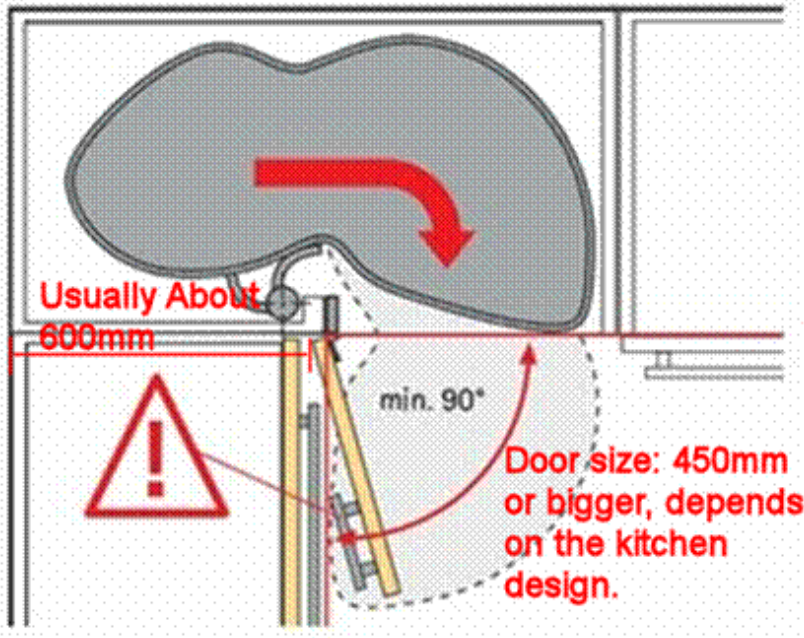

**\$70 + GST per set**

Ball Bearing Silent System

Ideal for Regular Size Drawers but with a budget

Load Capacity 35 kg  
Soft Close System  
Bottom Support Runners  
Full Extension  
Self Cleaning Ball Tracks

**\$20 + GST per set**

Corner Unit Pull-out LeMans (illustration shows a right hand version)

For complete and unrestricted access to the corner cabinet

Load Capacity 20 kg per shelf

Arena shelves, melamine coated white wooden shelves with anti-slip special coating

**From \$650 + GST Installed**

Blum Folding-flap fitting

Lift Advance

For wooden fronts and wood or aluminium framed fronts

Silent System integrated - dampened closing action

Inside cabinet dimensions:

Height 400-925mm

Inside cabinet dimensions:

Height 277-462mm

Depth min. 182mm

Width min. 300mm

**Price From \$350 Installed**

Interior fittings for pantry unit

Model: Pull out pantry

Pantry pull-out with integrated dampened closure Silent System