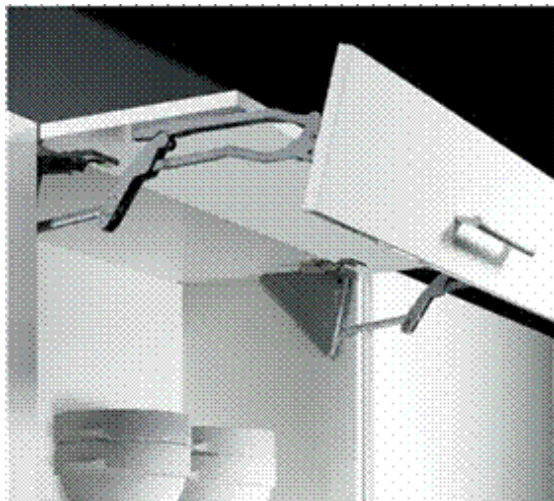

**\$70 + GST per set**

Ball Bearing Silent System

Ideal for Regular Size Drawers but with a budget

Load Capacity 35 kg  
Soft Close System  
Bottom Support Runners  
Full Extension  
Self Cleaning Ball Tracks

**\$20 + GST per set**

Corner Unit Pull-out LeMans (illustration shows a right hand version)

For complete and unrestricted access to the corner cabinet

Load Capacity 20 kg per shelf

Arena shelves, melamine coated white wooden shelves with anti-slip special coating

**From \$650 + GST Installed**

Blum Folding-flap fitting

Lift Advance

For wooden fronts and wood or aluminium framed fronts

Silent System integrated - dampened closing action

Inside cabinet dimensions:

Height 400-925mm

Depth min. 182mm

Width min. 300mm

**Price From From \$450 Installed**

Blum Flap lift fitting

Lift Advanced HL

For wooden fronts and wood or aluminium framed fronts

Silent System integrated - dampened closing action