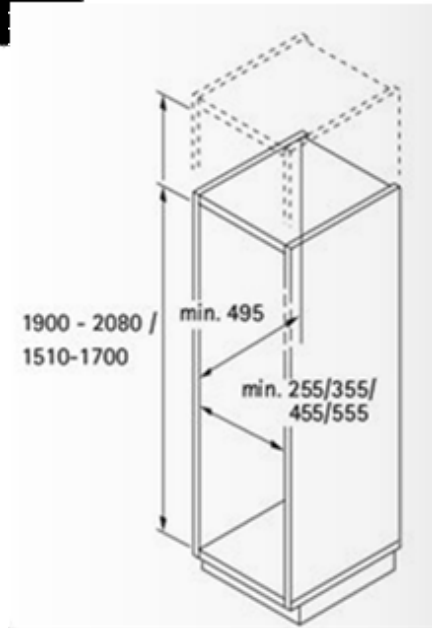

Inside cabinet dimensions:

Height 277-462mm

Depth min. 182mm

Width min. 300mm

**Price From \$350 Installed**

Interior fittings for pantry unit

Model: Pull out pantry

Pantry pull-out with integrated dampened closure Silent System

Height Adjustable

Load Capacity 120 kg

4 different width model available

4 or 5 adjustable baskets included, depends on which model

**Price From \$940 + GST Installed**

Interior fittings for pantry unit

Model: Dispensa

Pantry pull-out with integrated dampened closure Silent System

Height Adjustable

Load Capacity 100 kg

4 different width model available

5 or 6 adjustable baskets included, depends on which model

Wood base, white melamine coated, with special anti-slip coating