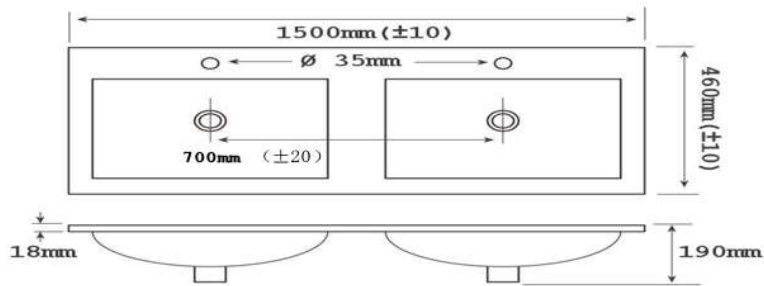

Aries 1200mm Single Bowl (AR1200S)

Available in 1 Tap Hole & 3 Tap Holes

Specification (Due to the Natural of Ceramic, the size above is only for indication only. Please refer to the actual product for exact measurement).

	<p>Aries 1200mm</p> <p>Double Bowls</p> <p>(AR1200D)</p> <p>Available in 1 Tap Hole Only</p>
	<p>Specification (Due to the Natural of Ceramic, the size above is only for indication only. Please refer to the actual product for exact measurement).</p>

	<p>Aries 1500mm Single</p> <p>Bowl (AR1500S)</p> <p>Available in 1 Tap Hole & 3 Tap Holes</p>
	<p>Specification (Due to the Natural of Ceramic, the size above is only for indication only. Please refer to the actual product for exact measurement).</p>

Aries 1500mm

Double Bowls

(AR1500D)

Available in 1 Tap Hole
Only.

Specification (Due to the Natural of Ceramic, the size above is only for indication only. Please refer to the actual product for exact measurement).