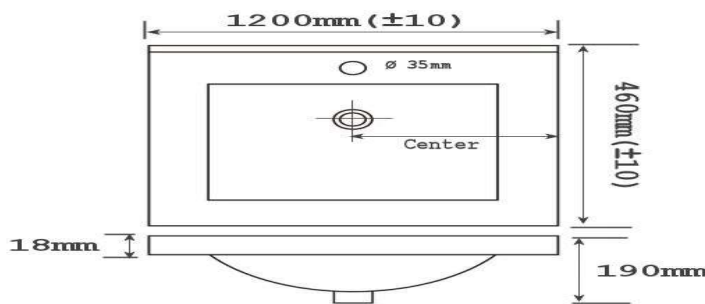

Aries 1000mm Single Bowl (AR1000)

Available in 1 Tap Hole Only

Specification (Due to the Natural of Ceramic, the size above is only for indication only. Please refer to the actual product for exact measurement).

Aries 1200mm Single Bowl (AR1200S)

Available in 1 Tap Hole & 3 Tap Holes

Specification (Due to the Natural of Ceramic, the size above is only for indication only. Please refer to the actual product for exact measurement).

	<p>Aries 1200mm</p> <p>Double Bowls</p> <p>(AR1200D)</p> <p>Available in 1 Tap Hole Only</p>
	<p>Specification (Due to the Natural of Ceramic, the size above is only for indication only. Please refer to the actual product for exact measurement).</p>

Aries 1500mm

Double Bowls

(AR1500D)

Available in 1 Tap Hole
Only.

Specification (Due to the Natural of Ceramic, the size above is only for indication only. Please refer to the actual product for exact measurement).