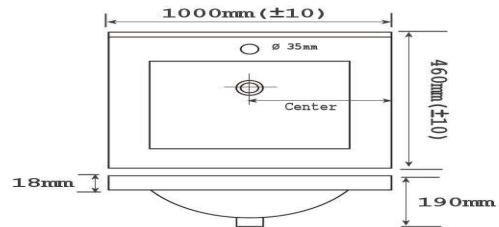

Aries Ultra Thin Ceramic Basin Top Specification

	
<p>Aries 600mm Single Bowl (AR600) Available in 1 Tap Hole & 3 Tap Holes</p>	<p>Specification (Due to the Natural of Ceramic, the size above is only for indication only. Please refer to the actual product for exact measurement).</p>
	
<p>Aries 750mm Single Bowl (AR750) Available in 1 Tap Hole & 3 Tap Holes</p>	<p>Specification (Due to the Natural of Ceramic, the size above is only for indication only. Please refer to the actual product for exact measurement).</p>
	
<p>Aries 810mm Single Bowl (AR810) Available in 1 Tap Hole Only</p>	<p>Specification (Due to the Natural of Ceramic, the size above is only for indication only. Please refer to the actual product for exact measurement).</p>

Aries 900mm Single Bowl (AR900)

Available in 1 Tap Hole & 3 Tap Holes

Specification (Due to the Natural of Ceramic, the size above is only for indication only. Please refer to the actual product for exact measurement).

Aries 1000mm Single Bowl (AR1000)

Available in 1 Tap Hole Only

Specification (Due to the Natural of Ceramic, the size above is only for indication only. Please refer to the actual product for exact measurement).

Aries 1200mm Single Bowl (AR1200S)

Available in 1 Tap Hole & 3 Tap Holes

Specification (Due to the Natural of Ceramic, the size above is only for indication only. Please refer to the actual product for exact measurement).