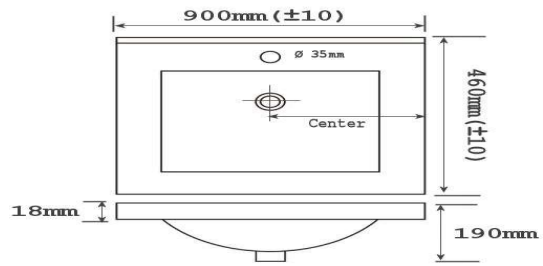

Aries Ultra Thin Ceramic Basin Top Specification

	
<p>Aries 600mm Single Bowl (AR600) Available in 1 Tap Hole & 3 Tap Holes</p>	<p>Specification (Due to the Natural of Ceramic, the size above is only for indication only. Please refer to the actual product for exact measurement).</p>
	
<p>Aries 750mm Single Bowl (AR750) Available in 1 Tap Hole & 3 Tap Holes</p>	<p>Specification (Due to the Natural of Ceramic, the size above is only for indication only. Please refer to the actual product for exact measurement).</p>
	
<p>Aries 810mm Single Bowl (AR810) Available in 1 Tap Hole Only</p>	<p>Specification (Due to the Natural of Ceramic, the size above is only for indication only. Please refer to the actual product for exact measurement).</p>

Aries 900mm Single Bowl (AR900)

Available in 1 Tap Hole & 3 Tap Holes

Specification (Due to the Natural of Ceramic, the size above is only for indication only. Please refer to the actual product for exact measurement).

Aries 1000mm Single Bowl (AR1000)

Available in 1 Tap Hole Only

Specification (Due to the Natural of Ceramic, the size above is only for indication only. Please refer to the actual product for exact measurement).

Aries 1200mm Single Bowl (AR1200S)

Available in 1 Tap Hole & 3 Tap Holes

Specification (Due to the Natural of Ceramic, the size above is only for indication only. Please refer to the actual product for exact measurement).