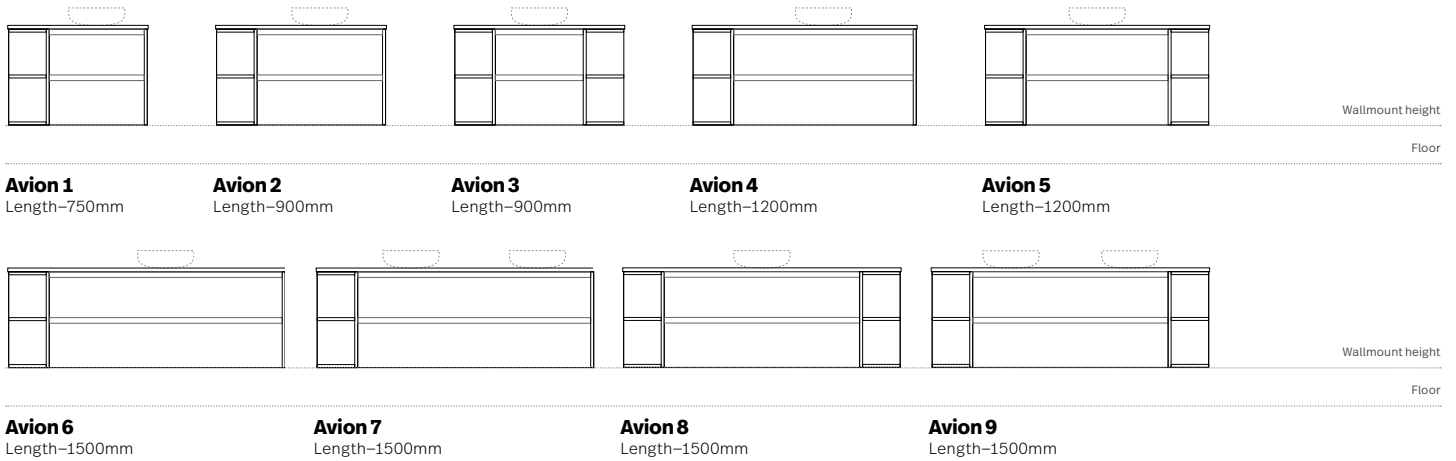

### OPTIONS AVAILABLE

- Wallmount only
- Avion 1, 2, 4, 6 and 7 shelf ends available on left OR right
- Reverse fingerpull or your choice of handle.  
(visit [marquis.com.au/handles-legs](https://marquis.com.au/handles-legs))

# CONFIGURATIONS

Depth: 480mm | Wallmount height: 510mm