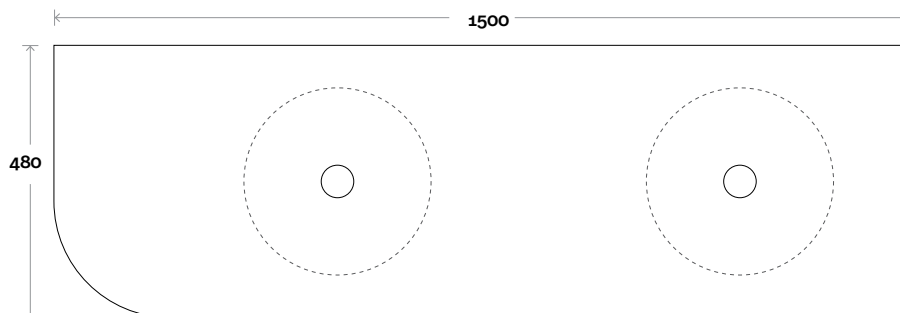

Dekton: 12mm

Symphony: 20mm

Stone Ambassador: 20mm

Vasari: 12mm

(Above counter only)

Note:

- Stone and timber waste centre:
Shelf side waste centre 500mm
other waste centre 300mm
- Available with left or right hand shelf

 Plumbing allowance

PROFILE

CONFIGURATION

Wallmount

PLAN

MARQUIS

Avion

Avion 8 1500mm double shelf

Top thickness

Caesarstone: 20mm
Dekton: 12mm
Symphony: 20mm
Stone Ambassador: 20mm
Vasari: 12mm
(Above counter only)

Note:

• Stone and timber waste centre:
750mm std (may vary depending on basin)

 Plumbing allowance