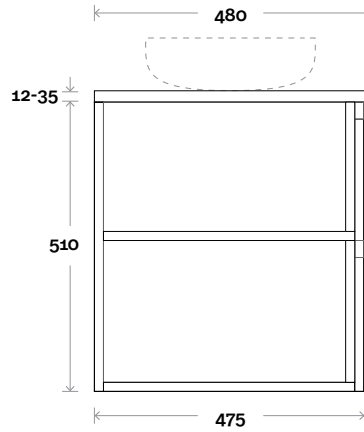

Vasari: 12mm

(Above counter only)

Note:

- Stone and timber waste centre: 600mm std (may vary depending on basin)

 Plumbing allowance

PROFILE

CONFIGURATION

Wallmount

PLAN

MARQUIS

Avion

Avion 6 1500mm off centre shelf

Top thickness

Caesarstone: 20mm

Dekton: 12mm

Symphony: 20mm

Stone Ambassador: 20mm

Vasari: 12mm

(Above counter only)

Note:

• Stone and timber waste centre:
650mm std (may vary depending on basin)

• Available with left or right hand shelf

 Plumbing allowance

PROFILE