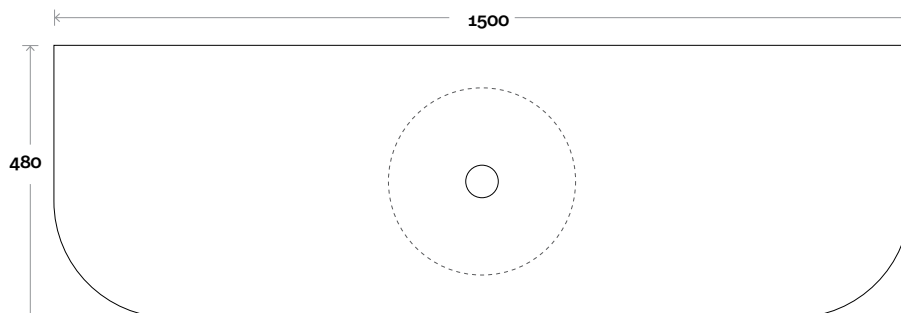

PROFILE

CONFIGURATION

Wallmount

PLAN

All measurements are in 'mm' and are approximate and to be used as a guide only. Installation preparations are not recommended without product onsite.

MARQUIS

Avion

Avion 9 1500mm double shelf

Top thickness

Caesarstone: 20mm
Dekton: 12mm
Symphony: 20mm
Stone Ambassador: 20mm
Vasari: 12mm
(Above counter only)

Note:

- Stone and timber waste centre: 420mm std (may vary depending on basin)
- Available with left or right hand shelf