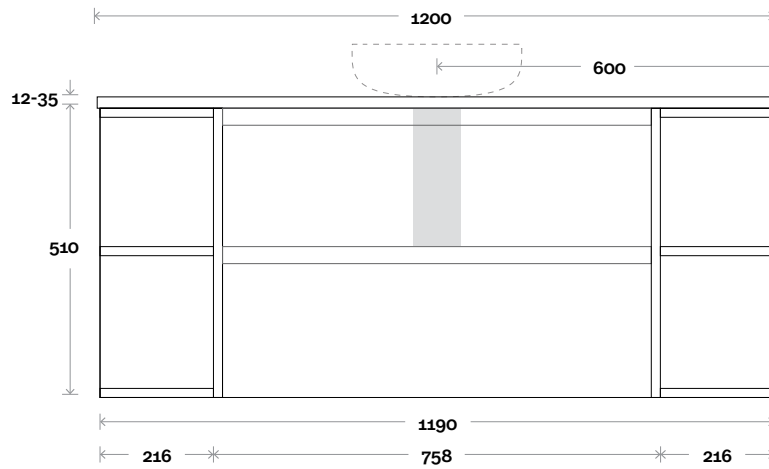

(Above counter only)

Note:

- Stone and timber waste centre: 500mm std (may vary depending on basin)
- Available with left or right hand shelf

 Plumbing allowance

PROFILE

CONFIGURATION

Wallmount

PLAN

Vasari: 12mm

(Above counter only)

Note:

- Stone and timber waste centre: 600mm std (may vary depending on basin)

 Plumbing allowance

PROFILE

CONFIGURATION

Wallmount

PLAN

MARQUIS

Avion

Avion 6 1500mm off centre shelf

Top thickness

Caesarstone: 20mm

Dekton: 12mm

Symphony: 20mm

Stone Ambassador: 20mm

Vasari: 12mm

(Above counter only)

Note:

• Stone and timber waste centre:
650mm std (may vary depending on basin)

• Available with left or right hand shelf

 Plumbing allowance

PROFILE