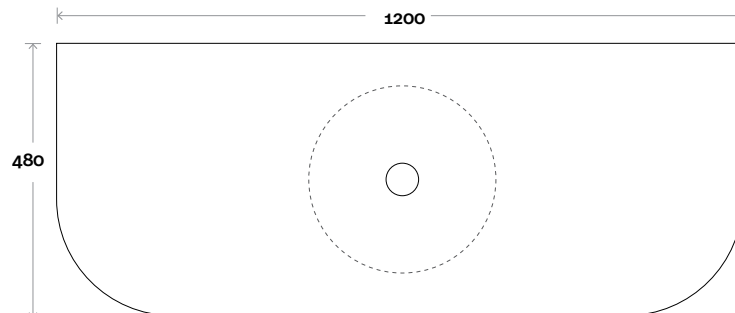

Vasari: 12mm

(Above counter only)

Note:

- Stone and timber waste centre: 600mm std (may vary depending on basin)

 Plumbing allowance

PROFILE

CONFIGURATION

Wallmount

PLAN

MARQUIS

Avion

Avion 6 1500mm off centre shelf

Top thickness

Caesarstone: 20mm

Dekton: 12mm

Symphony: 20mm