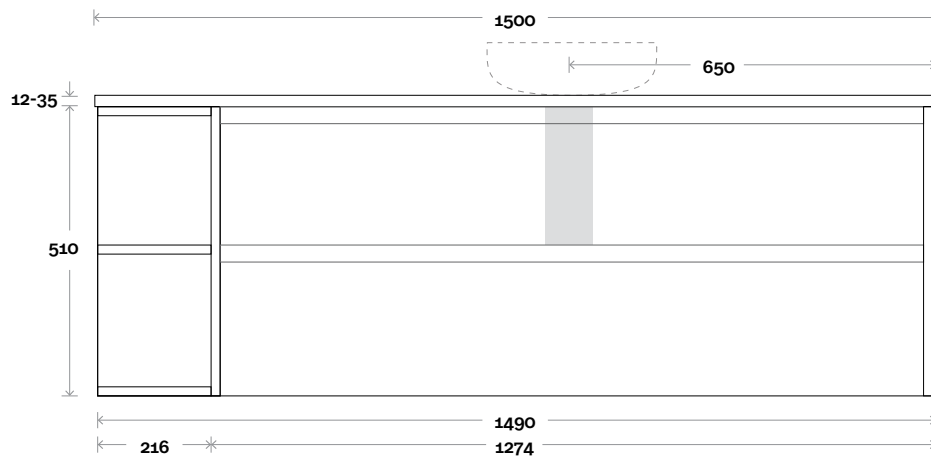

Vasari: 12mm

(Above counter only)

Note:

- Stone and timber waste centre: 600mm std (may vary depending on basin)

 Plumbing allowance

PROFILE

CONFIGURATION

Wallmount

Stone Ambassador: 20mm

Vasari: 12mm

(Above counter only)

Note:

• Stone and timber waste centre:
650mm std (may vary depending on basin)

• Available with left or right hand shelf

 Plumbing allowance

PROFILE

CONFIGURATION

Wallmount

PLAN

MARQUIS

Avion

Avion 7 1500mm off centre shelf

Top thickness

Caesarstone: 20mm

Dekton: 12mm

Symphony: 20mm

Stone Ambassador: 20mm

Vasari: 12mm

(Above counter only)

Note:

- Stone and timber waste centre:
Shelf side waste centre 500mm
other waste centre 300mm
- Available with left or right hand shelf