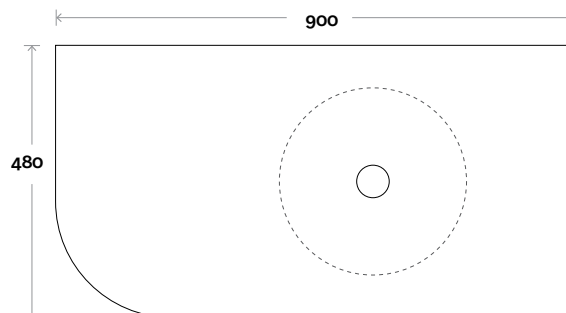

- Stone and timber waste centre: 300mm std (may vary depending on basin)
- Shelf available on left or right hand side

 Plumbing allowance

PROFILE

CONFIGURATION

Wallmount

PLAN

MARQUIS

Avion