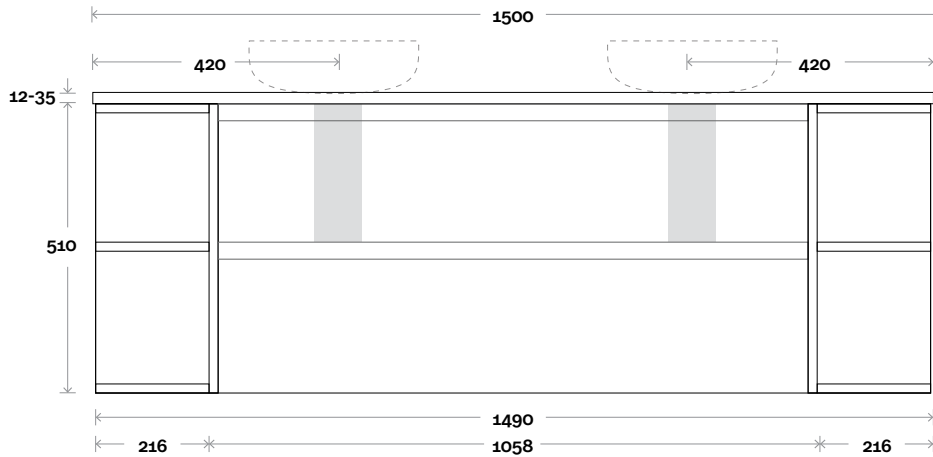

Top thickness

Caesarstone: 20mm
Dekton: 12mm
Symphony: 20mm
Stone Ambassador: 20mm
Vasari: 12mm
(Above counter only)

Note:

• Stone and timber waste centre:
750mm std (may vary depending on basin)

 Plumbing allowance

PROFILE

CONFIGURATION

Wallmount

PLAN

All measurements are in 'mm' and are approximate and to be used as a guide only. Installation preparations are not recommended without product onsite.

MARQUIS

Avion

Avion 9 1500mm double shelf

Top thickness

Caesarstone: 20mm
Dekton: 12mm
Symphony: 20mm
Stone Ambassador: 20mm
Vasari: 12mm
(Above counter only)

Note:

- Stone and timber waste centre: 420mm std (may vary depending on basin)
- Available with left or right hand shelf

 Plumbing allowance

PROFILE

CONFIGURATION

Wallmount

PLAN