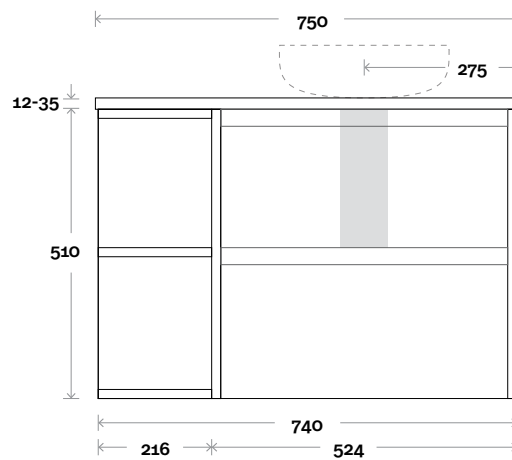

MARQUIS

Avion

Avion 1 750mm off centre shelf

Top thickness

Caesarstone: 20mm
Dekton: 12mm
Symphony: 20mm
Stone Ambassador: 20mm
Vasari: 12mm
(Above counter only)

Note:

- Stone and timber waste centre: 375mm std (may vary depending on basin)
- Shelf available on left or right hand side

 Plumbing allowance

PROFILE

CONFIGURATION

Wallmount

PLAN

MARQUIS

Avion

Avion 2 900mm off centre shelf

Vasari: 12mm

(Above counter only)

Note:

- Stone and timber waste centre: 600mm std (may vary depending on basin)

 Plumbing allowance

PROFILE

CONFIGURATION

Wallmount

Stone Ambassador: 20mm

Vasari: 12mm

(Above counter only)

Note:

• Stone and timber waste centre:
650mm std (may vary depending on basin)

• Available with left or right hand shelf

 Plumbing allowance

PROFILE