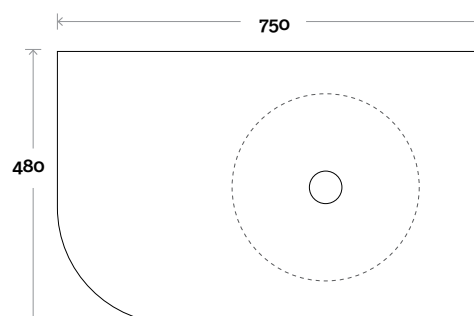

MARQUIS

Avion

Avion 1 750mm off centre shelf

Top thickness

Caesarstone: 20mm
Dekton: 12mm
Symphony: 20mm
Stone Ambassador: 20mm
Vasari: 12mm
(Above counter only)

Note:

- Stone and timber waste centre: 375mm std (may vary depending on basin)
- Shelf available on left or right hand side

 Plumbing allowance

PROFILE

CONFIGURATION

Wallmount

PLAN

MARQUIS

Avion

Avion 2 900mm off centre shelf