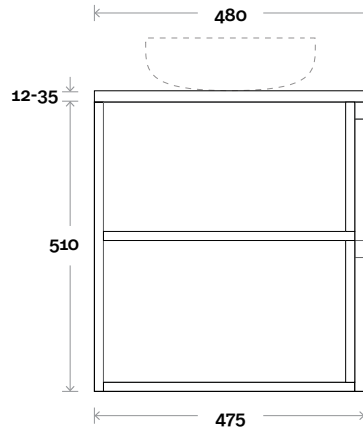

MARQUIS

Avion

Avion 1 750mm off centre shelf

Top thickness

Caesarstone: 20mm
Dekton: 12mm
Symphony: 20mm
Stone Ambassador: 20mm
Vasari: 12mm
(Above counter only)

Note:

- Stone and timber waste centre: 375mm std (may vary depending on basin)
- Shelf available on left or right hand side

- Stone and timber waste centre: 300mm std (may vary depending on basin)
- Shelf available on left or right hand side

 Plumbing allowance

PROFILE

CONFIGURATION

Wallmount

PLAN

MARQUIS

Avion

Vasari: 12mm

(Above counter only)

Note:

- Stone and timber waste centre: 600mm std (may vary depending on basin)

 Plumbing allowance

PROFILE

CONFIGURATION

Wallmount

Stone Ambassador: 20mm

Vasari: 12mm

(Above counter only)

Note:

• Stone and timber waste centre:
650mm std (may vary depending on basin)

• Available with left or right hand shelf

 Plumbing allowance

PROFILE