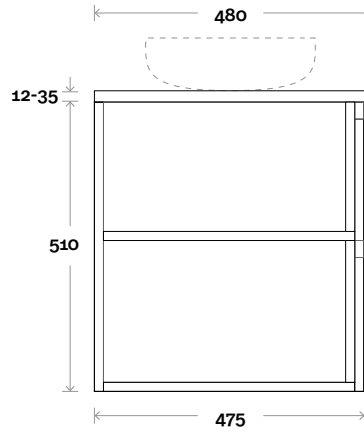

Avion

Avion 4 1200mm off centre shelf

Top thickness

Caesarstone: 20mm

Dekton: 12mm

Symphony: 20mm

Stone Ambassador: 20mm

Vasari: 12mm

(Above counter only)

Note:

- Stone and timber waste centre: 500mm std (may vary depending on basin)
- Available with left or right hand shelf

 Plumbing allowance

PROFILE

CONFIGURATION

Wallmount

PLAN

Vasari: 12mm

(Above counter only)

Note:

- Stone and timber waste centre: 600mm std (may vary depending on basin)

 Plumbing allowance

PROFILE

CONFIGURATION

Wallmount