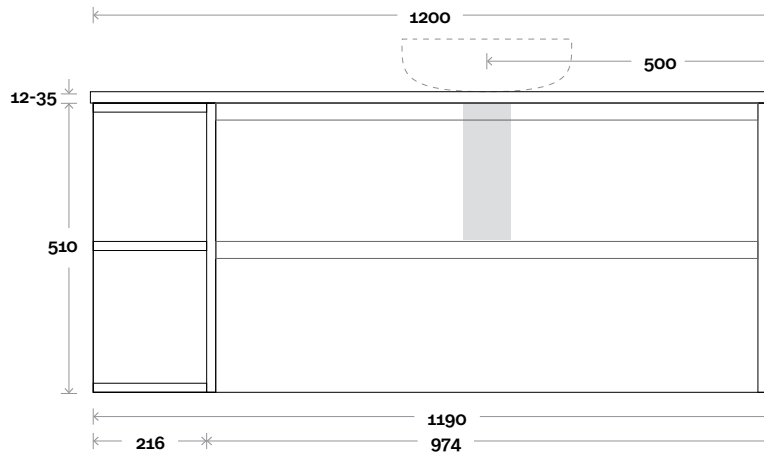

(Above counter only)

Note:

- Stone and timber waste centre: 500mm std (may vary depending on basin)
- Available with left or right hand shelf

 Plumbing allowance

PROFILE

CONFIGURATION

Wallmount

PLAN

Vasari: 12mm

(Above counter only)

Note:

- Stone and timber waste centre: 600mm std (may vary depending on basin)

 Plumbing allowance

PROFILE

CONFIGURATION

Wallmount

Stone Ambassador: 20mm

Vasari: 12mm

(Above counter only)

Note:

• Stone and timber waste centre:
650mm std (may vary depending on basin)

• Available with left or right hand shelf

 Plumbing allowance

PROFILE