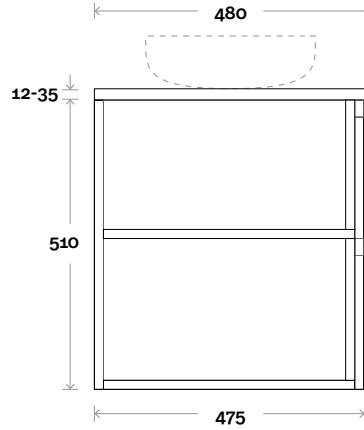

MARQUIS

Avion

Avion 9 1500mm double shelf

Top thickness

Caesarstone: 20mm
Dekton: 12mm
Symphony: 20mm
Stone Ambassador: 20mm
Vasari: 12mm
(Above counter only)

Note:

- Stone and timber waste centre: 420mm std (may vary depending on basin)
- Available with left or right hand shelf

Plumbing allowance

PROFILE