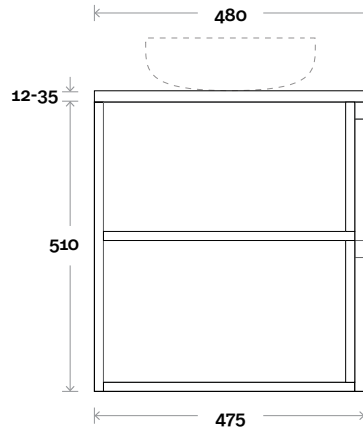

MARQUIS

Avion

Avion 3 900mm double shelf

Top thickness

Caesarstone: 20mm

Dekton: 12mm

Symphony: 20mm

Stone Ambassador: 20mm

Vasari: 12mm

(Above counter only)

Note:

- Stone and timber waste centre: 450mm std (may vary depending on basin)

Plumbing allowance

PROFILE