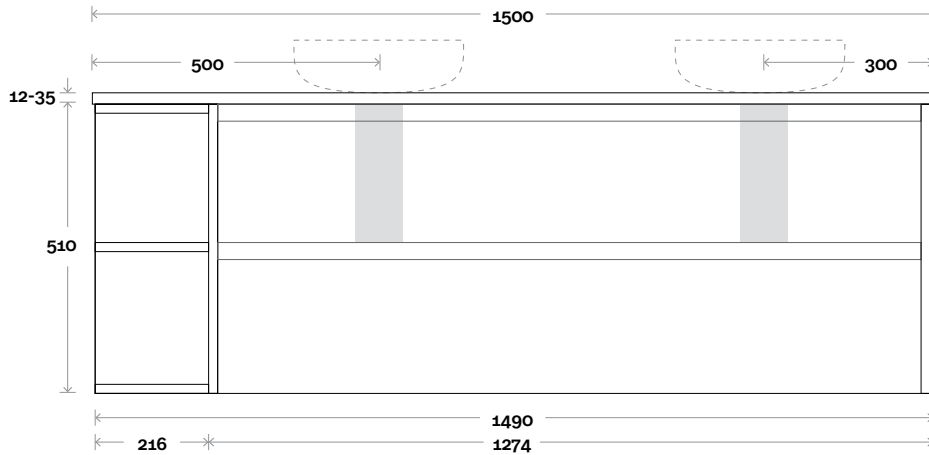

Stone Ambassador: 20mm

Vasari: 12mm

(Above counter only)

Note:

• Stone and timber waste centre:
650mm std (may vary depending on basin)

• Available with left or right hand shelf

 Plumbing allowance

PROFILE

Dekton: 12mm

Symphony: 20mm

Stone Ambassador: 20mm

Vasari: 12mm

(Above counter only)

Note:

- Stone and timber waste centre:
Shelf side waste centre 500mm
other waste centre 300mm
- Available with left or right hand shelf

 Plumbing allowance

PROFILE

CONFIGURATION

Wallmount

PLAN

MARQUIS

Avion

Avion 8 1500mm double shelf

Top thickness

Caesarstone: 20mm
Dekton: 12mm
Symphony: 20mm
Stone Ambassador: 20mm
Vasari: 12mm
(Above counter only)

Note:

• Stone and timber waste centre:
750mm std (may vary depending on basin)

 Plumbing allowance