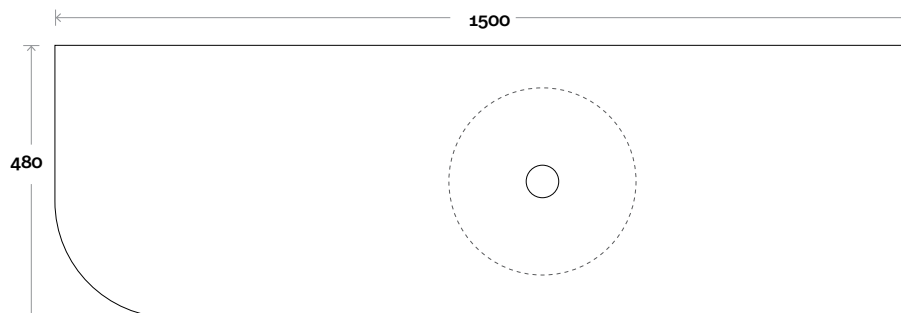

MARQUIS

Avion

Avion 6 1500mm off centre shelf

Top thickness

Caesarstone: 20mm

Dekton: 12mm

Symphony: 20mm

Stone Ambassador: 20mm

Vasari: 12mm

(Above counter only)

Note:

• Stone and timber waste centre:
650mm std (may vary depending on basin)

• Available with left or right hand shelf

Plumbing allowance

PROFILE

CONFIGURATION

Wallmount

PLAN