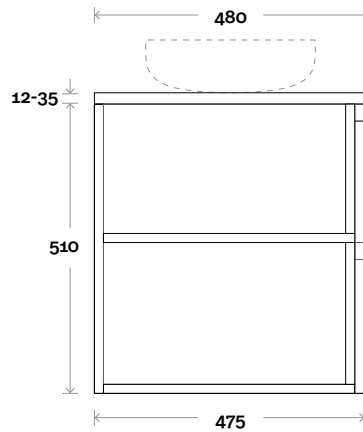

MARQUIS

Avion

Avion 1 750mm off centre shelf

Top thickness

Caesarstone: 20mm
Dekton: 12mm
Symphony: 20mm
Stone Ambassador: 20mm
Vasari: 12mm
(Above counter only)

Note:

- Stone and timber waste centre: 375mm std (may vary depending on basin)
- Shelf available on left or right hand side

 Plumbing allowance

PROFILE

CONFIGURATION

Wallmount

PLAN

MARQUIS

Avion

Avion 2 900mm off centre shelf

Vasari: 12mm

(Above counter only)

Note:

- Stone and timber waste centre: 600mm std (may vary depending on basin)

 Plumbing allowance

PROFILE

CONFIGURATION

Wallmount

Stone Ambassador: 20mm

Vasari: 12mm

(Above counter only)

Note:

• Stone and timber waste centre:
650mm std (may vary depending on basin)

• Available with left or right hand shelf

 Plumbing allowance

PROFILE