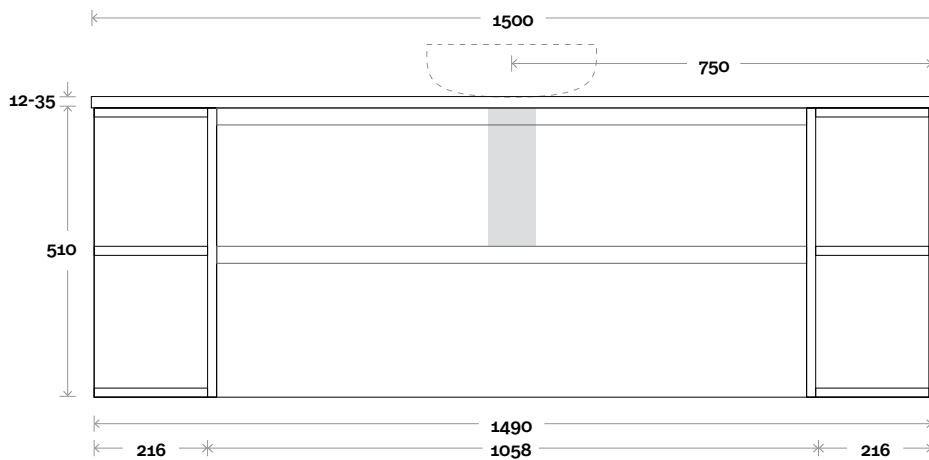

Dekton: 12mm

Symphony: 20mm

Stone Ambassador: 20mm

Vasari: 12mm

(Above counter only)

Note:

- Stone and timber waste centre:
Shelf side waste centre 500mm
other waste centre 300mm
- Available with left or right hand shelf

Top thickness

Caesarstone: 20mm
Dekton: 12mm
Symphony: 20mm
Stone Ambassador: 20mm
Vasari: 12mm
(Above counter only)

Note:

• Stone and timber waste centre:
750mm std (may vary depending on basin)

 Plumbing allowance

PROFILE

CONFIGURATION

Wallmount

PLAN

All measurements are in 'mm' and are approximate and to be used as a guide only. Installation preparations are not recommended without product onsite.

MARQUIS

Avion

Avion 9 1500mm double shelf

Top thickness

Caesarstone: 20mm
Dekton: 12mm
Symphony: 20mm
Stone Ambassador: 20mm
Vasari: 12mm
(Above counter only)

Note:

- Stone and timber waste centre: 420mm std (may vary depending on basin)
- Available with left or right hand shelf