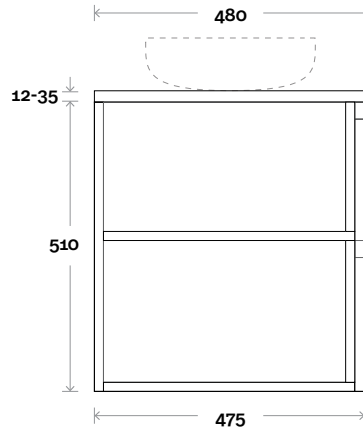

Vasari: 12mm

(Above counter only)

Note:

- Stone and timber waste centre: 600mm std (may vary depending on basin)

 Plumbing allowance

PROFILE

CONFIGURATION

Wallmount

Stone Ambassador: 20mm

Vasari: 12mm

(Above counter only)

Note:

• Stone and timber waste centre:
650mm std (may vary depending on basin)

• Available with left or right hand shelf

 Plumbing allowance

PROFILE

Dekton: 12mm

Symphony: 20mm

Stone Ambassador: 20mm

Vasari: 12mm

(Above counter only)

Note:

- Stone and timber waste centre:
Shelf side waste centre 500mm
other waste centre 300mm
- Available with left or right hand shelf

 Plumbing allowance

PROFILE

CONFIGURATION

Wallmount

PLAN

MARQUIS

Avion

Avion 8 1500mm double shelf