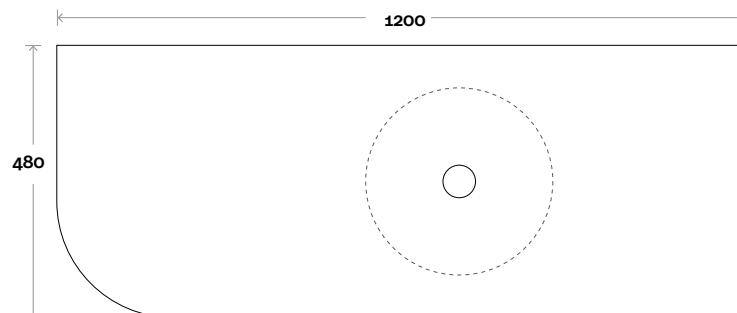

(Above counter only)

Note:

- Stone and timber waste centre: 500mm std (may vary depending on basin)
- Available with left or right hand shelf

 Plumbing allowance

PROFILE

CONFIGURATION

Wallmount

PLAN