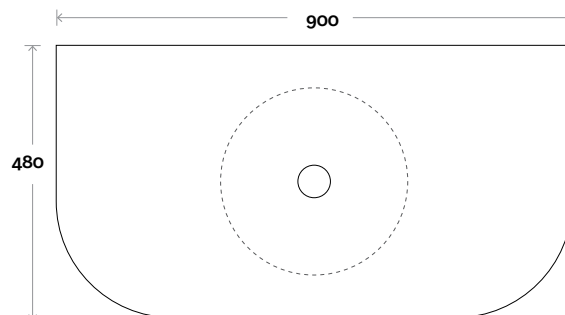

Note:

- Stone and timber waste centre: 450mm std (may vary depending on basin)

 Plumbing allowance

PROFILE

CONFIGURATION

Wallmount

PLAN

MARQUIS

Avion

Avion 4 1200mm off centre shelf

Top thickness

Caesarstone: 20mm

Dekton: 12mm

Symphony: 20mm

Stone Ambassador: 20mm

Vasari: 12mm