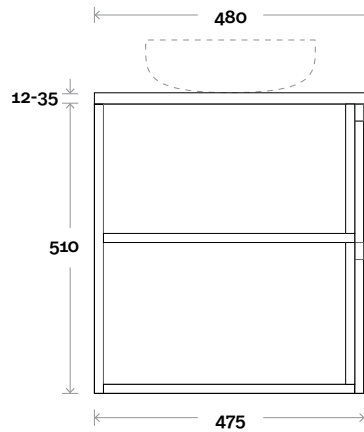

Dekton: 12mm

Symphony: 20mm

Stone Ambassador: 20mm

Vasari: 12mm

(Above counter only)

Note:

- Stone and timber waste centre:
Shelf side waste centre 500mm
other waste centre 300mm
- Available with left or right hand shelf

Top thickness

Caesarstone: 20mm
Dekton: 12mm
Symphony: 20mm
Stone Ambassador: 20mm
Vasari: 12mm
(Above counter only)

Note:

• Stone and timber waste centre:
750mm std (may vary depending on basin)

 Plumbing allowance

PROFILE

CONFIGURATION

Wallmount

PLAN

All measurements are in 'mm' and are approximate and to be used as a guide only. Installation preparations are not recommended without product onsite.

MARQUIS

Avion

Avion 9 1500mm double shelf

Top thickness

Caesarstone: 20mm
Dekton: 12mm
Symphony: 20mm
Stone Ambassador: 20mm
Vasari: 12mm
(Above counter only)

Note:

- Stone and timber waste centre: 420mm std (may vary depending on basin)
- Available with left or right hand shelf