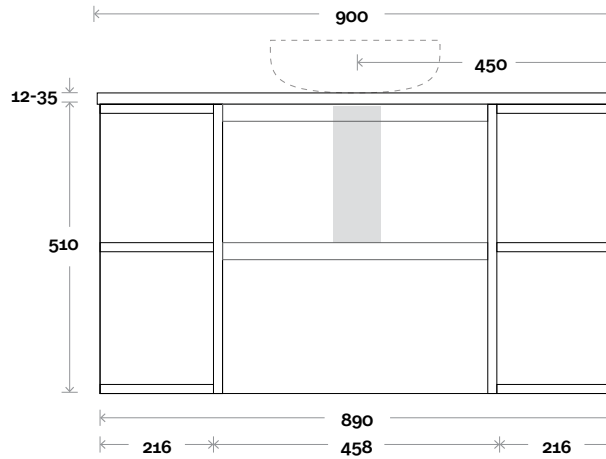

Note:

- Stone and timber waste centre: 450mm std (may vary depending on basin)

 Plumbing allowance

PROFILE

CONFIGURATION

Wallmount

PLAN

MARQUIS

(Above counter only)

Note:

- Stone and timber waste centre: 500mm std (may vary depending on basin)
- Available with left or right hand shelf

 Plumbing allowance

PROFILE

CONFIGURATION

Wallmount

PLAN

Vasari: 12mm

(Above counter only)

Note:

- Stone and timber waste centre: 600mm std (may vary depending on basin)

 Plumbing allowance

PROFILE

CONFIGURATION

Wallmount