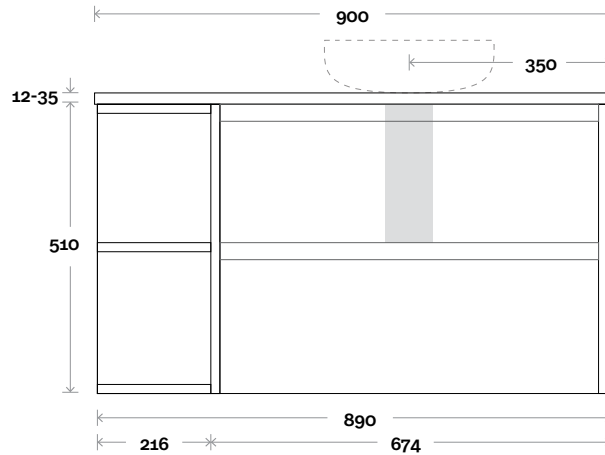

- Stone and timber waste centre: 300mm std (may vary depending on basin)
- Shelf available on left or right hand side

 Plumbing allowance

PROFILE

CONFIGURATION

Wallmount

PLAN

MARQUIS

Avion

Vasari: 12mm

(Above counter only)

Note:

- Stone and timber waste centre: 600mm std (may vary depending on basin)

 Plumbing allowance

PROFILE

CONFIGURATION

Wallmount

Stone Ambassador: 20mm

Vasari: 12mm

(Above counter only)

Note:

• Stone and timber waste centre:
650mm std (may vary depending on basin)

• Available with left or right hand shelf

 Plumbing allowance

PROFILE