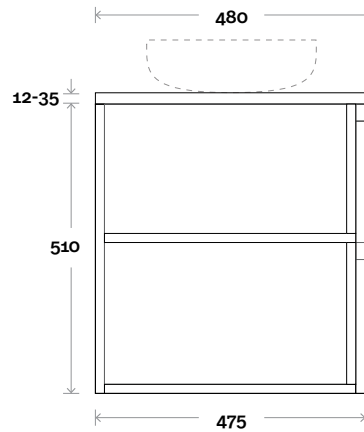

Vasari: 12mm

(Above counter only)

Note:

- Stone and timber waste centre: 600mm std (may vary depending on basin)

 Plumbing allowance

PROFILE

CONFIGURATION

Wallmount

Stone Ambassador: 20mm

Vasari: 12mm

(Above counter only)

Note:

• Stone and timber waste centre:
650mm std (may vary depending on basin)

• Available with left or right hand shelf

 Plumbing allowance

PROFILE

CONFIGURATION

Wallmount

PLAN

MARQUIS

Avion

Avion 7 1500mm off centre shelf

Top thickness

Caesarstone: 20mm

Dekton: 12mm

Symphony: 20mm

Stone Ambassador: 20mm

Vasari: 12mm

(Above counter only)

Note:

- Stone and timber waste centre:
Shelf side waste centre 500mm
other waste centre 300mm
- Available with left or right hand shelf