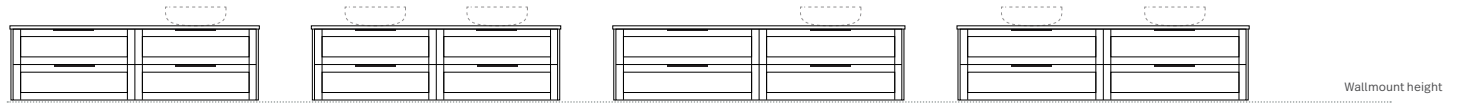

## CONFIGURATIONS

Depth: 460mm | Wallmount height: 510mm

**Pier 1**  
Length-600mm

**Pier 2**  
Length-750mm

**Pier 3**  
Length-900mm

**Pier 4**  
Length-1200mm

**Pier 5**  
Length-1200mm

**Pier 6**  
Length-1200mm