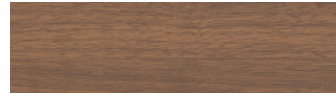

## CABINET FINISHES

16 Duragrain colours only. Vertical wood grain only.

**Natural Oak** Ravine finish

**Antico Oak** Woodmatt finish

**Black Ply** Woodmatt finish

**Coastal Oak** Woodmatt finish

**Empire Oak** Woodmatt finish

**Florentine Walnut** Woodmatt finish

**Prime Oak** Woodmatt finish

**Tasmanian Oak** Woodmatt finish

NEW COLOUR

**Angora Oak** Woodmatt finish

**Notaio Walnut** Woodmatt finish

**Bottega Oak** Woodmatt finish