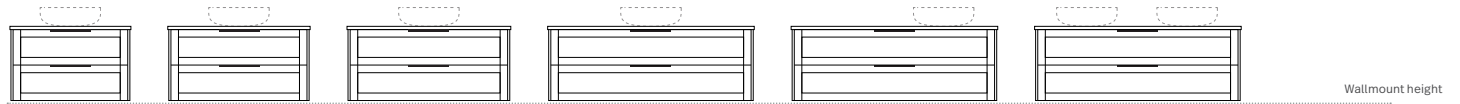

## CONFIGURATIONS

Depth: 460mm | Wallmount height: 510mm

**Pier 1**  
Length-600mm

**Pier 2**  
Length-750mm

**Pier 3**  
Length-900mm

**Pier 4**  
Length-1200mm

**Pier 5**  
Length-1200mm

**Pier 6**  
Length-1200mm