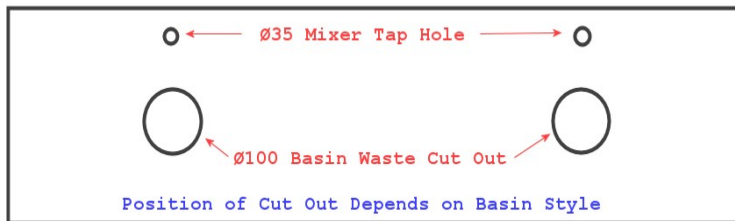

Size of Initial Stone Bench Top

Please contact us for detail of custom size stone bench top

 Thickness: 20mm	
Cabinet Size (Length) mm	Size of Bench-top (L x D) mm
600	600 (±5) × 460
750	750 (±5) × 460
810	810 (±5) × 460
900	900 (±5) × 460
1000	1000 (±5) × 460
1200	1200 (±5) × 460
1500	1500 (±5) × 460
1800	1800 (±5) × 460

Stone Bench Top for Counter Top Basin

BSN-D233 Basin Shown, Other basin available
(Price Varies).

Stone Bench Top for
Single Counter Top
Basin.

BSN-D233 Basins Shown, Other basin available
(Price Varies).

Stone Bench Top for
Double Counter Top
Basin.

Stone Bench Top & Under-Counter Basin

 	<p>Single Under Mount Basin Bench – 600mm, 750mm, 900mm, 1200mm, 1500mm & 1800mm</p>
	<p>Double Under Mount Basin Bench</p>
	<p>1500mm Double Under Mount Basin</p>
	<p>1800mm Double Under Mount Basin</p>