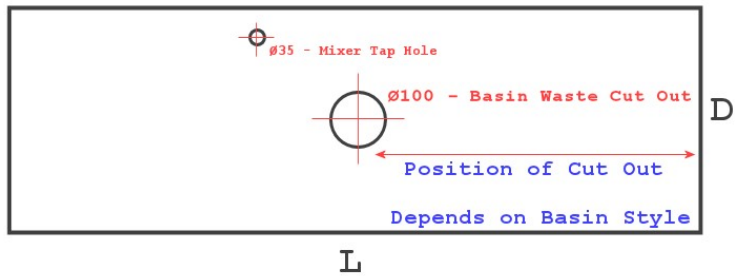

Size of Initial Stone Bench Top

Please contact us for detail of custom size stone bench top

 Thickness: 20mm	
Cabinet Size (Length) mm	Size of Bench-top (L x D) mm
600	600 (±5) × 460
750	750 (±5) × 460
810	810 (±5) × 460
900	900 (±5) × 460
1000	1000 (±5) × 460
1200	1200 (±5) × 460
1500	1500 (±5) × 460
1800	1800 (±5) × 460

Stone Bench Top for Counter Top Basin

BSN-D233 Basin Shown, Other basin available
(Price Varies).

Stone Bench Top for
Single Counter Top
Basin.

BSN-D233 Basins Shown, Other basin available
(Price Varies).

Stone Bench Top for
Double Counter Top
Basin.

Stone Bench Top & Under-Counter Basin

 	<p>Single Under Mount Basin Bench – 600mm, 750mm, 900mm, 1200mm, 1500mm & 1800mm</p>
	<p>Double Under Mount Basin Bench</p>
	<p>1500mm Double Under Mount Basin</p>
	<p>1800mm Double Under Mount Basin</p>