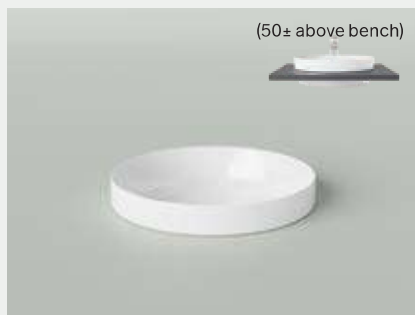

Ceramic basins

ABOVE COUNTER CERAMIC BASINS

32mm waste diameters (all prices are RRP)

Paco White Matte
350ø x 120H mm \$460

Paco White Gloss
350ø x 120H mm \$460

Paco Black Matte
350ø x 120H mm \$460

Includes matching pop-up waste

Paco Khaki Matte
350ø x 120H mm \$460

Includes matching pop-up waste

Paco Tuscan Matte
350ø x 120H mm \$460

Includes matching pop-up waste

Paco Clay Matte
350ø x 120H mm \$460

Brushed profile

Paco Brushed
350ø x 120H mm \$460

Paco Mini White Matte
320ø x 105H mm \$390

Paco Mini White Gloss
320ø x 105H mm \$390

(50± above bench)

Paco Semi-Inset White Gloss
350ø x 50H mm \$460

(50± above bench)

Paco Semi-Inset White Matte
350ø x 50H mm \$460

Delgado White Gloss
410W x 410D x 150H mm \$460

Bacino White Gloss (1 tap hole only)
480W x 430D x 120H mm \$460

(80± above bench)
*Chrome Overflow ring only