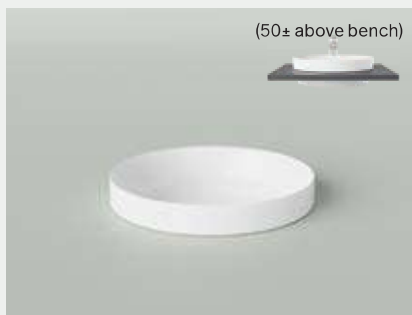

Paco Mini White Matte
320ø x 105H mm \$390

Paco Mini White Gloss
320ø x 105H mm \$390

(50± above bench)

Paco Semi-Inset White Gloss
350ø x 50H mm \$460

(50± above bench)

Paco Semi-Inset White Matte
350ø x 50H mm \$460

(70± above bench)

Vaso Semi-Inset
420ø x 160H \$460

Enjoy the convenience of receiving a Marquis above counter basin along with your vanity at no additional cost. If you prefer a custom above counter basin, we can accommodate your request with cutouts. Additionally, our basins are also available for individual purchase without the vanity, with prices listed accordingly.

Palma White Matte
465W x 330d x 135h mm \$460

Palma White Gloss
465W x 330d x 135h mm \$460

Stadia White Gloss
510W x 345d x 120h mm \$460

Liso White Matte
385ø x 145H mm \$460

Liso White Gloss
385ø x 145H mm \$460

Delgado White Gloss
410W x 410D x 150H mm \$460

Bacino White Gloss (1 tap hole only)
480W x 430D x 120H mm \$460

(80± above bench)
*Chrome Overflow ring only